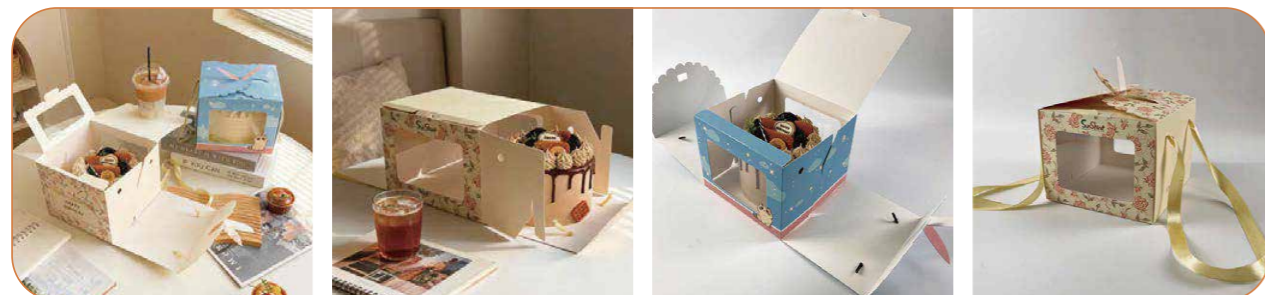

50. Portable Cake Box

Size: 20*20*16cm
Color: Milky white, Blue
Material: Cardboard
Package: 50 pcs / pack
MOQ: 500 pcs