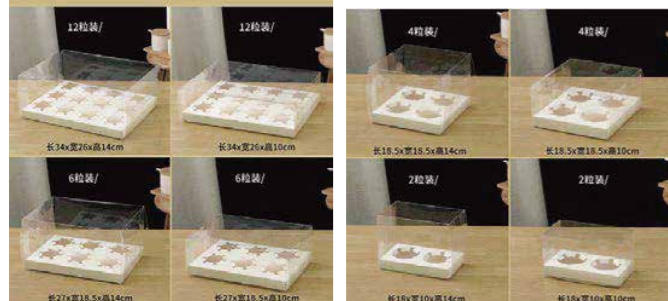

6. Transparent Cupcake Box 1

Item No.	Name	Color	material	Size	set/bag
ZBH018	2 Hole Transparent Cupcake Box			18*10*10	10
	4 Hole Transparent Cupcake Box			18.5*18.5*10	10
	6 Hole Transparent Cupcake Box			27*18*10	10
	9 Hole Transparent Cupcake Box			27*27*10	10
ZBH019	12 Hole Transparent Cupcake Box			34.5*26*10	10
	2 Hole Transparent Cupcake Box (increased height)	White / Black	White card + PET	18*10*14	10
	4 Hole Transparent Cupcake Box (increased height)			18.5*18.5*14	10
	6 Hole Transparent Cupcake Box (increased height)			27*18*14	10
	9 Hole Transparent Cupcake Box (increased height)			27*27*14	10
	12 Hole Transparent Cupcake Box (increased height)			34.5*26*14	10