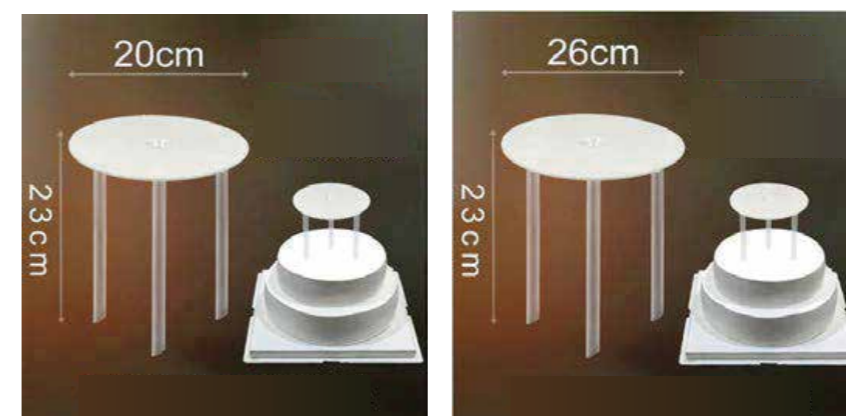

C-33

Chapter 4

The Cake Dowel Set

Item No.	Name	Size	Packaging
DZ01	Clear style-Cake Dowel Set	Transparent 9cm diameter gasket*1+ 23cm long transparent straw*3	Individually packaged
		Transparent 12cm diameter gasket*1+ 23cm long transparent straw*3	Individually packaged
		Transparent 16cm diameter gasket*1+ 23cm long transparent straw*3	Individually packaged
		Transparent 20cm diameter gasket*1+ 23cm long transparent straw*3	Individually packaged
		Transparent 26cm diameter gasket*1+ 23cm long transparent straw*3	Individually packaged
DZ02	White style-Cake Dowel Set	Milky white 9cm diameter gasket*1+ 23cm long transparent straw*3	Individually packaged
		Milky white 12cm diameter gasket*1+ 23cm long transparent straw*3	Individually packaged
		Milky white 16cm diameter gasket*1+ 23cm long transparent straw*3	Individually packaged
		Milky white 20cm diameter gasket*1+ 23cm long transparent straw*3	Individually packaged
		Milky white 26cm diameter gasket*1+ 23cm long transparent straw*3	Individually packaged
DZ03	Multi-Layer Cake Dowel Set	Mini Set: 12cm Cream-White Coasters x2 + 16cm Coaster x1+ 23cm Clear Straws x9	Individually packaged
		Large Set: 20cm Cream-White Spacers x 2 + 23cm Clear Straws x 6	Individually packaged
		Full Set: Milky White 12cm Coaster x 2 Milky White 16cm Coaster x 1 Milky White 20cm Coaster x 2 23cm Clear Long Straw x 15	Individually packaged
DZ04	Straw	White reinforced straw, 24cm long, inner diameter 10.5mm, outer diameter approximately 12mm.	100pcs/opp bag
		Transparent reinforced straw, 24cm long, inner diameter 10.5mm, outer diameter approximately 13mm.	100pcs/opp bag
		White reinforced straw, 21cm long, inner diameter 10.5mm, outer diameter approximately 12mm.	100pcs/opp bag