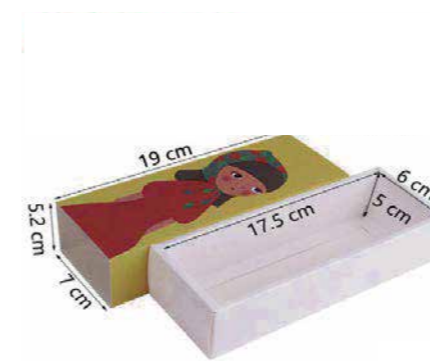

4. Macaron Box With Girl Printing

Item No.	Name	Size	Color	Material
MKL005	Macaron Box With Girl Printing(Small)	Yellow, blue, green, red	5-piece set: Outer dimensions: 19 × 7 × 5.2 cm; Inner dimensions: 17.5 × 6 × 5 cm	350g white cardstock
	Macaron Box With Girl Printing(Large)	Yellow, blue, green, red	10-piece set: Outer dimensions: 15.5 × 12.5 × 5.2 cm; Inner dimensions: 14.5 × 11.5 × 5 cm