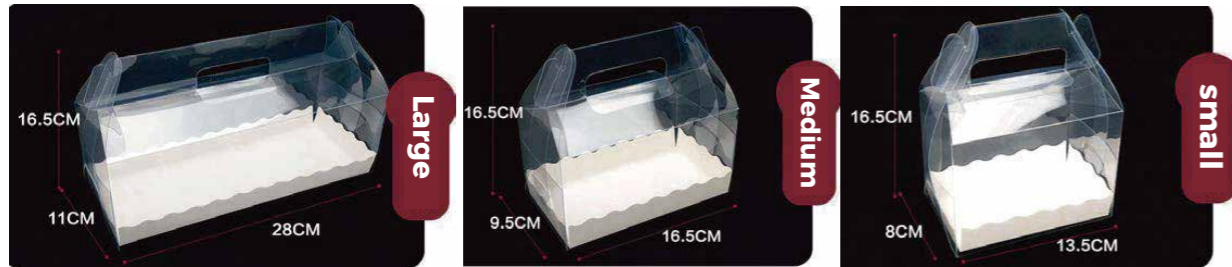

2. Handheld Cake Roll Cake Box

Item No.	Name	Size	Material	Color	pcs/bag
XDH003	Small Handheld Cake Roll Cake Box	13.5*8*10cm	Food-grade PET + white card	Transparent	50
	Medium Handheld Cake Roll Cake Box	16.5*9.5*9cm			
	Large Handheld Cake Roll Cake Box	28*11*10cm