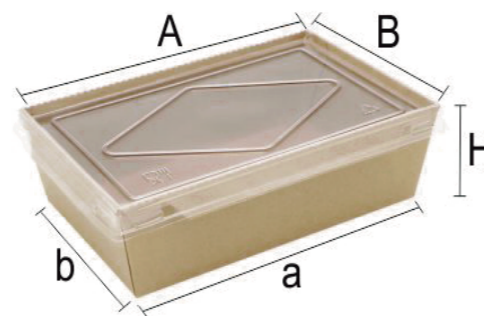

Item No.	CH016
Name	Anti-fog Lid Lunch Box
capacity	500ml 600ml 700ml 900ml 1000ml 1200ml 1400ml 1600ml 2100ml
Size	500ml Anti-Fog Lid Lunch Box Top Opening: 150*100 Height: 39 600ml Anti-Fog Lid Lunch Box Top Opening: 150*100 Height: 48 700ml Anti-Fog Lid Lunch Box Top Opening: 168*118 Height: 45 900ml Anti-Fog Lid Lunch Box Top Opening: 170*135 Height: 46 1000ml Anti-Fog Lid Lunch Box Top Opening: 148*98 Height: 75 1200ml Anti-Fog Lid Lunch Box Top Opening: 200*140 Height: 49 1400ml Anti-Fog Lid Lunch Box Top Opening: 165*115 Height: 75 1600ml Anti-Fog Lid Lunch Box Top Opening: 221*153 Height: 59 2100ml Anti-Fog Lid Lunch Box Top Opening: 218*164 Height: 64
Material	300g kraft paper
Color	Brown