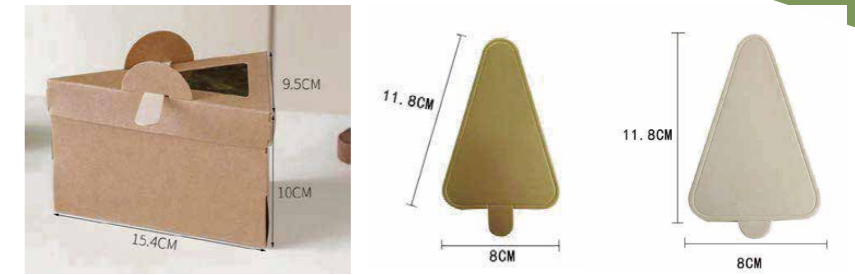

15. Triangle Cake Box

Item No.	Name	Size	Material	Color	pcs/set
XDH048	Triangle Cake Box	15.4*9.5*10cm	Kraft paper box + wooden fork and spoon	Kraft paper color	50