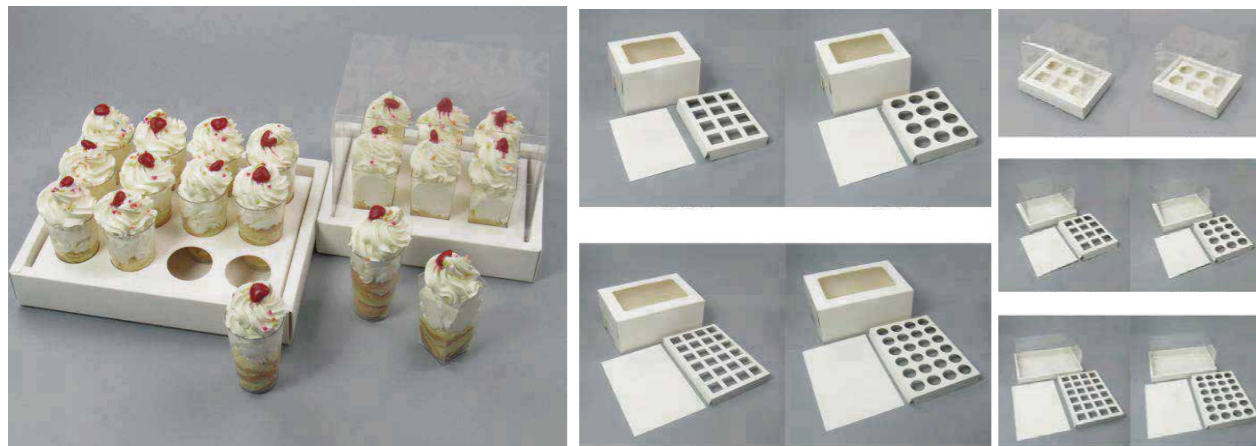

14. Multi-size Cupcake Box

Item No.	Name	Size	Material	Color	pcs/bag
ZBH031	6 Hole Multi-size Cupcake Box	External dimensions: 19.5 x 14.3 x 15 cm hole size: 3.5 cm	350g White card + PVC	White	10
		External dimensions: 19.5 x 14.3 x 15 cm hole size: 3.9 cm			
	12 Hole Multi-size Cupcake Box	External dimensions: 24 x 19 x 15 cm hole size: 3.5 cm			
		External dimensions: 24 x 19 x 15 cm hole size: 3.9 cm			
	24 Hole Multi-size Cupcake Box	External dimensions: 34.5 x 24.5 x 14.5 cm hole size: 3.5 cm			
		External dimensions: 34.5 x 24.5 x 14.5 cm hole size: 3.9 cm			
	12 Hole Multi-size Cupcake Box	External dimensions: 21.8 x 16.8 x 14 cm hole size: 3.5 cm			
		External dimensions: 21.8 x 16.8 x 14 cm hole size: 3.9 cm			
	24 Hole Multi-size Cupcake Box	External dimensions: 32.3 x 22 x 14 cm hole size: 3.5 cm			
		External dimensions: 32.3 x 22 x 14 cm hole size: 3.9 cm