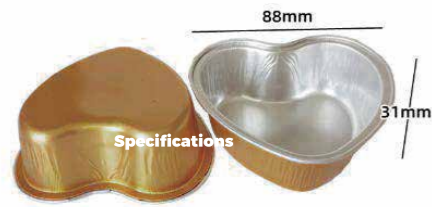

2. Foil Cup

Item No.	Name	Volume	Material	Color	Specifications
LBH001	Square Foil Cup	300ML	Foil	Gold/Red/Rose Red/Purple/Royal Blue/Blue/Black/Green/Corwn/Black-gold	Bottom:box:470*360*280cm Lid:440*490*370cm

Item No.	Name	Volume	Material	Color	Specifications
LBH002-3	Round Foil Cup	125ML	Foil	Gold/Red/Rose Red/Purple/Royal Blue/Silver/Blue/Black/Green/Corwn/Black-gold	Bottom box:450*360*250cm Lid:460*400*350 cm

Item No.	Name	Volume	Material	Color	Specifications
LBH004	Heart Foil Cup	100ML	Foil	Gold/Red/Rose Red/Purple/Royal Blue/Silver	Bottom box:460*372*235cm Lid:460*400*350 cm

Item No.	Name	Volume	Material	Color	Specifications
LBH005	Rectangle Foil Cup	200ML	Foil	Gold/Red/Rose Red/Purple/Royal Blue/Blue/Black/Green/Corwn/Black-gold	Bottom box:36*35*27cm Lid:39*38*38cm

3. Paper Muffin Cup

Item No.	ZB001
Name	Foil Cupcake Liner
Size	Bottom Dia 3cm, height 2cm
Color	Black, Purple, Green, Blue, Rose Red, Orange, Rose Gold
Material	Foil

Item No.	ZB002
Name	Foil Cupcake Liner
Size	Bottom Dia 3cm, height 2cm
Color	Black, Purple, Green, Blue, Rose Red, Orange, Rose Gold
Material	Foil

4. Foil Cupcake Liner

Item No.	ZB009
Name	Rimmed Foil Paper Liner
Size	Bottom Dia 50cm, height 39cm
Color	Gold/Silver/Rose Gold/ Gold-Pink/Gold-Brown/Gold-White
Material	Foil+Paper

Item No.	ZB010
Name	Paper Muffin Cup
Size	Bottom Dia 5cm,height 4.5cm
Color	Rose red/Pink/Red/Sky blue/Black/Dark blue
Material	Oil-proof paper

Item No.	ZB012
Name	Rimmed Kraft Paper Liner
Size	Bottom Dia 5cm,height 4.2cm
Color	Black/Kraft/White/Red/Green/Dark Brown/Pink/Yellow
Material	Oil-proof paper