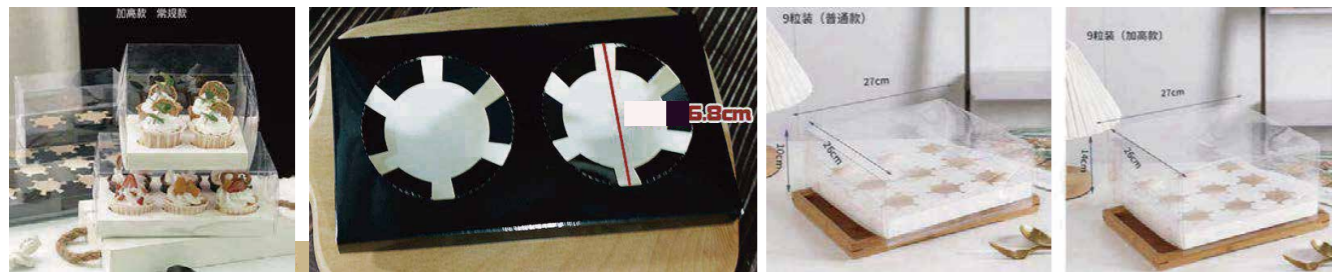

6. Transparent Cupcake Box 1

Item No.	Name	Color	material	Size	set/bag
ZBH018	2 Hole Transparent Cupcake Box			18*10*10	10
	4 Hole Transparent Cupcake Box			18.5*18.5*10	10
	6 Hole Transparent Cupcake Box			27*18*10	10
	9 Hole Transparent Cupcake Box			27*27*10	10
ZBH019	12 Hole Transparent Cupcake Box			34.5*26*10	10
	2 Hole Transparent Cupcake Box (increased height)	White / Black	White card + PET	18*10*14	10
	4 Hole Transparent Cupcake Box (increased height)			18.5*18.5*14	10
	6 Hole Transparent Cupcake Box (increased height)			27*18*14	10
	9 Hole Transparent Cupcake Box (increased height)			27*27*14	10
	12 Hole Transparent Cupcake Box (increased height)			34.5*26*14	10