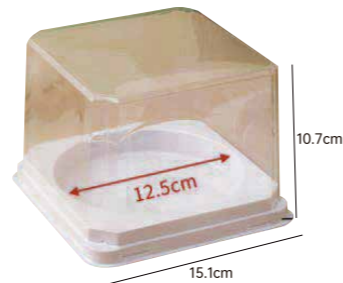

W041

Item No.	104016
Name	14-inch cake box
Color	Transparent cover with black base
Material	PET
Size	As Show
Packaging	100pcs/ctn
MOQ	100

W 101

W 102

W 104

Item No.	104016
Name	2/3-inch cake box
Color	Transparent cover with white base
Material	PET
Size	As Show
Packaging	1000pcs/ctn
MOQ	1000