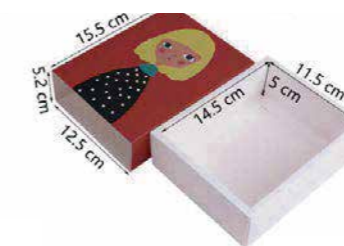

4. Macaron Box With Girl Printing

Item No.	Name	Size	Color	Material
MKL005	Macaron Box With Girl Printing(Small)	Yellow, blue, green, red	5-piece set: Outer dimensions: 19 × 7 × 5.2 cm; Inner dimensions: 17.5 × 6 × 5 cm	350g white cardstock
	Macaron Box With Girl Printing(Large)	Yellow, blue, green, red	10-piece set: Outer dimensions: 15.5 × 12.5 × 5.2 cm; Inner dimensions: 14.5 × 11.5 × 5 cm