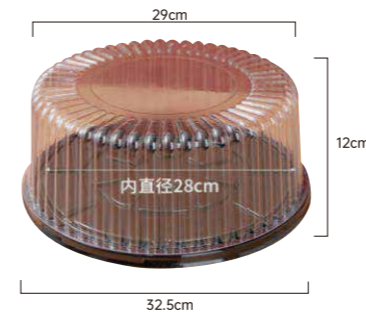

W305

Item No.	104016
Name	12-inch thickened cake box
Color	Transparent cover with black base
Material	PET
Size	As Show
Packaging	100pcs/ctn
MOQ	100