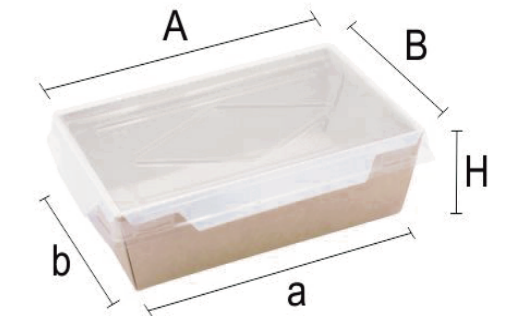

Item No.	CH024
Name	Anti-Fog Lid Lunch Box
capacity	500ml 600ml 700ml 900ml 1000ml 1200ml 1400ml 1600ml 2100ml
Size	500ml Anti-Fog Lid Lunch Box Top Opening: 150*100 Height: 39 600ml Anti-Fog Lid Lunch Box Top Opening: 150*100 Height: 48 700ml Anti-Fog Lid Lunch Box Top Opening: 168*118 Height: 45 900ml Anti-Fog Lid Lunch Box Top Opening: 170*135 Height: 46 1000ml Anti-Fog Lid Lunch Box Top Opening: 148*98 Height: 75 1200ml Anti-Fog Lid Lunch Box Top Opening: 200*140 Height: 49 1400ml Anti-Fog Lid Lunch Box Top Opening: 165*115 Height: 75 1600ml Anti-Fog Lid Lunch Box Top Opening: 221*153 Height: 59 2100ml Anti-Fog Lid Lunch Box Top Opening: 218*164 Height: 64
Material	275g yellow-white cardstock
Color	Yellow