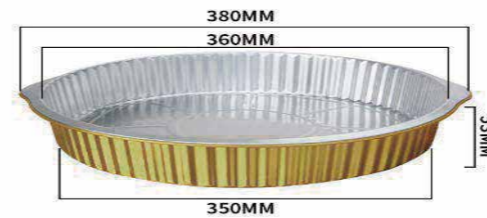

Item No.	Y360-4100
Name	Round aluminum foil food container with handle
Size	Top: 38cm Bottom base: 35cm Height: 5.3cm
capacity	4100ML