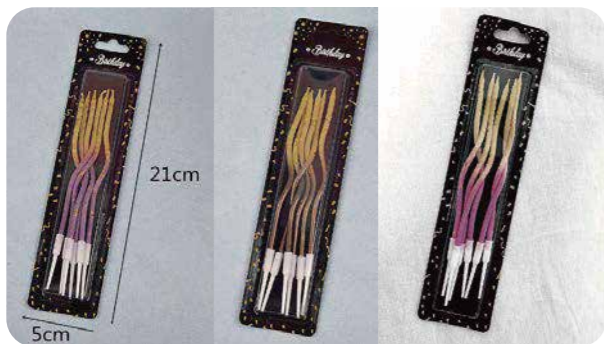

Item No.	LZ030005
Name	Gradient Curved Candles
Size	15x0.4cm
Color	Gold/Silver/Champagne /Rose Gold/Colored