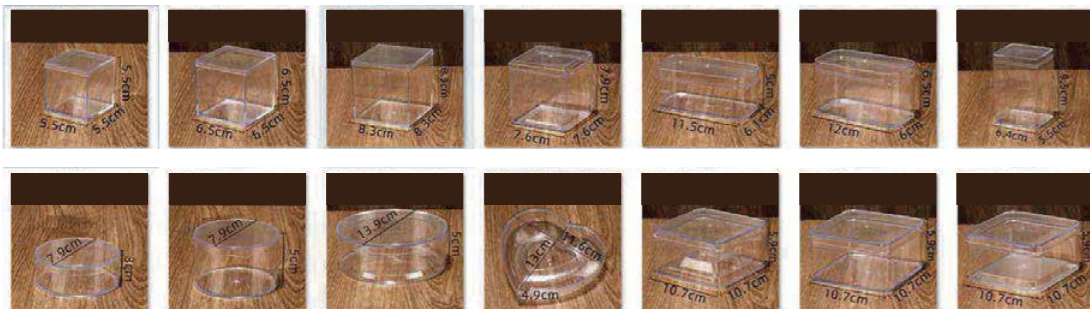

3. SP Transparent Box

Item No.	Name	Model	Color	material	Size	Specifications	pcs/ctn
104017	120ml Square Transparent Plastic Box	028#	Transparency	PS	8pcs/OPP bag	L5.5*W5.5*H5.5cm	216
	200ml Square Transparent Plastic Box	037#			6pcs/OPP bag	L6.5*W6.5*H6.5cm	240
	480ml Square Transparent Plastic Box	029#			L8.3*W8.3*H8.3cm	216	
	340ml Square Transparent Plastic Box	031#			L7.6*W7.6*H7.9cm	175	
	210ml Rectangular Transparent Plastic Box	021#			L11*W6.1*H5cm	216	
	330ml Rectangular Transparent Plastic Box	039#			L12*W6*H6.5cm	168	
	260ml Rectangular Transparent Plastic Box	040#			length 6.4*width 5.5*height 9.5cm	256	
	110ml Round Transparent Plastic Box	032#			Diameter 7.9*High 3cm	252	
	200ml Round Transparent Plastic Box	038#			Diameter 7.9*H 5cm	208	
	550ml Round Transparent Plastic Box	025#			Diameter 13.9*H 5cm	77	
	200ml Heart Shape Transparent Plastic Boxes	009#			Length 1.3*Width 1.6*Height 4.9cm	75	
	370ml Square Transparent Plastic Boxes	001#			L10.7*W10.7*H5.9cm	240	
	450ml Square Transparent Plastic Boxes	024#			L10.7*W10.7*H5.9cm	240	
	370ml Square Transparent Plastic Boxes	030#			L10.7*W10.7*H5.9cm	240	