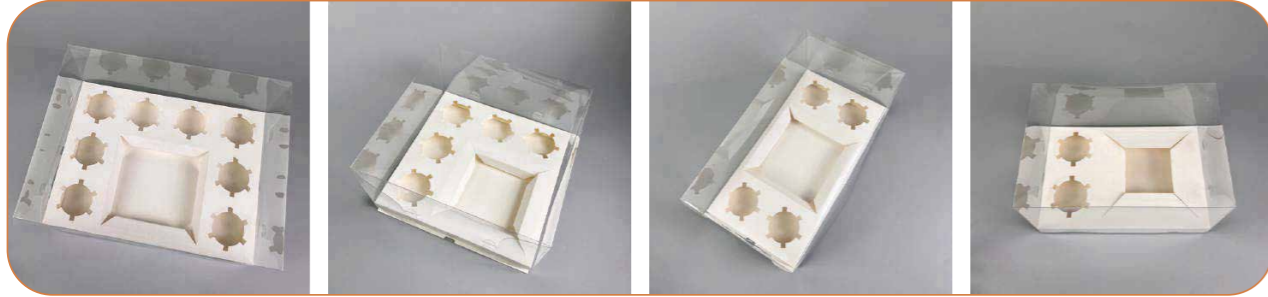

36. Bento Cupcake Box

Size: 2+1 holes: 25.4*18*12.7cm/4+1 holes: 33*18*12.7cm/5+1 holes: 26*26*13.5cm
8+1 holes: 33*25.4*12.7cm
Color: White/customize
Material: Cardboard +PET
Package: Undefined
MOQ: 100