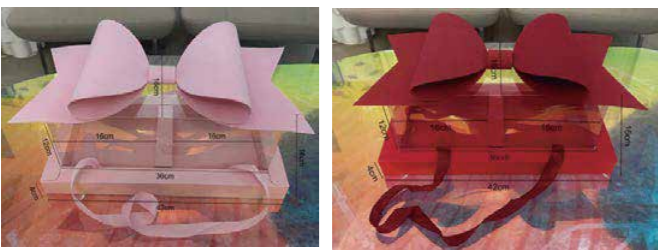

7. Bow-Tied Flower Box 2

Item No.	Name	Color	Material	Size	set/bag
F001008	Bow-Tied Flower Box	Pink, Red	Cardboard + PVC + EVA	42*22*16cm	5