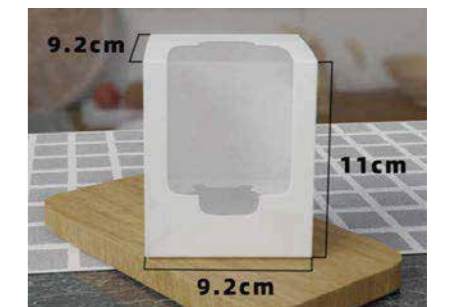

Item No.	ZBH006
Name	1 HoleCupcake Box-With window
Color	White
Material	White card + PET
Size	As Show
Packaging	2000pcs/ctn
KG/ctn	22kg
Box size/cm	57*40*41cm