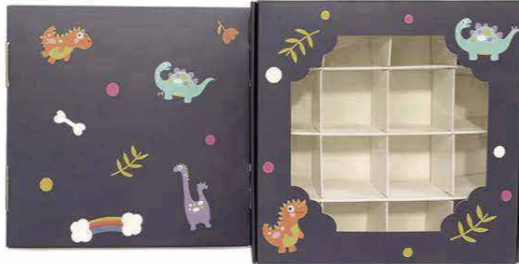

Chapter 14

The Flower Box

1. Clear Dessert Box

Item No.	Name	Color	Material	Size
F001001	Handheld Flower Box	White, Pink, Black	White card+ PVC	25*16*16cm(Inner box: 10*10*10cm)

2. Transparent Window Handheld Floral Box