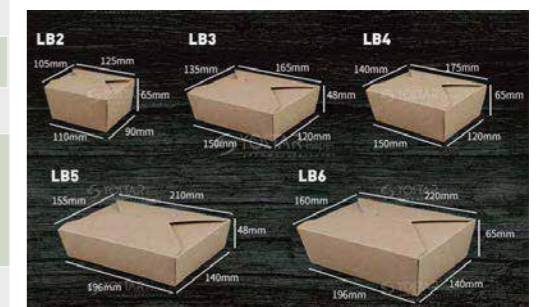

Item No.	CH002
Name	Recycled yellow Kraft paper Food Box
Color	Yellow
Size	LB2-800ml LB4-1400ml LB5-1500ml LB6-2000ml LB3-1000ml
Material	Kraft paper