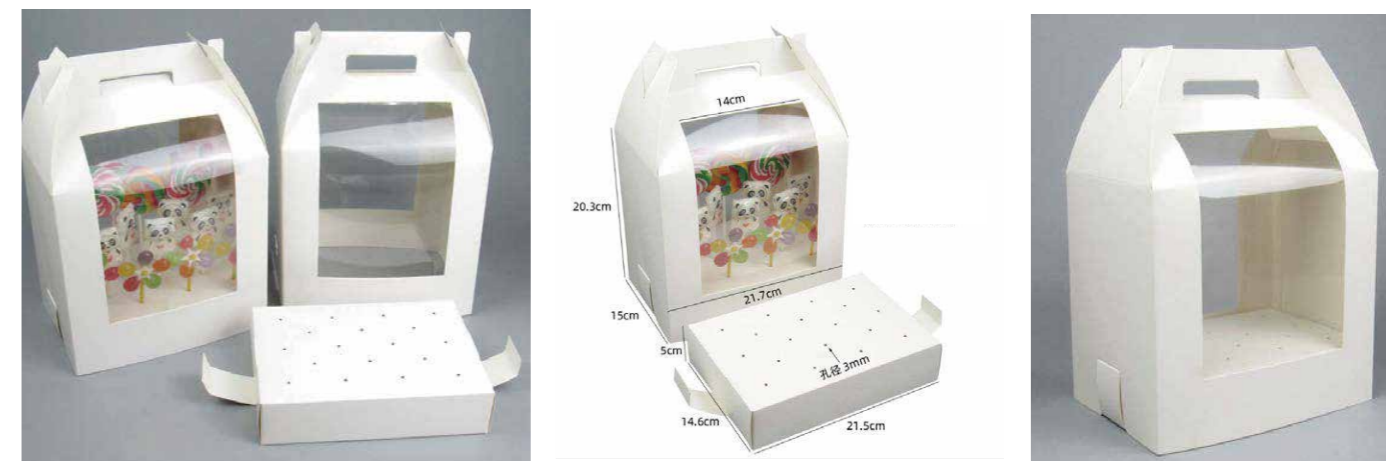

1. Transparent Macaron Box

Item No.	Name	Size	Material	Color	pcs/bag
BBT001	Portable Lollipop Box	21.7*15*30.5cm	White card + PVC	White	12