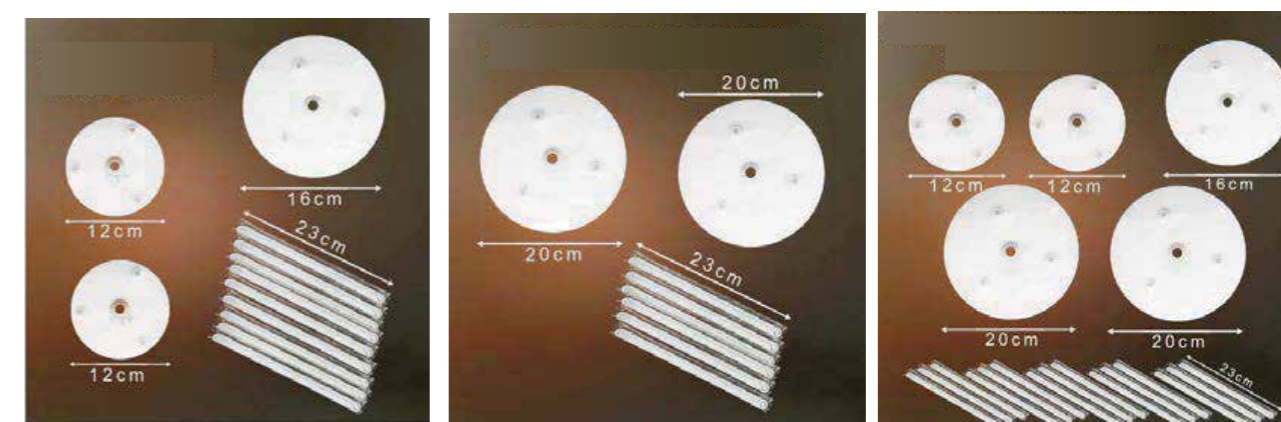

Chapter 4

The Cake Dowel Set

Item No.	Name	Size	Packaging
DZ01	Clear style-Cake Dowel Set	Transparent 9cm diameter gasket*1+ 23cm long transparent straw*3	Individually packaged
		Transparent 12cm diameter gasket*1+ 23cm long transparent straw*3	Individually packaged
		Transparent 16cm diameter gasket*1+ 23cm long transparent straw*3	Individually packaged
		Transparent 20cm diameter gasket*1+ 23cm long transparent straw*3	Individually packaged
		Transparent 26cm diameter gasket*1+ 23cm long transparent straw*3	Individually packaged
DZ02	White style-Cake Dowel Set	Milky white 9cm diameter gasket*1+ 23cm long transparent straw*3	Individually packaged
		Milky white 12cm diameter gasket*1+ 23cm long transparent straw*3	Individually packaged
		Milky white 16cm diameter gasket*1+ 23cm long transparent straw*3	Individually packaged
		Milky white 20cm diameter gasket*1+ 23cm long transparent straw*3	Individually packaged
		Milky white 26cm diameter gasket*1+ 23cm long transparent straw*3	Individually packaged
DZ03	Multi-Layer Cake Dowel Set	Mini Set: 12cm Cream-White Coasters x2 + 16cm Coaster x1+ 23cm Clear Straws x9	Individually packaged
		Large Set: 20cm Cream-White Spacers x 2 + 23cm Clear Straws x 6	Individually packaged
		Full Set: Milky White 12cm Coaster x 2 Milky White 16cm Coaster x 1 Milky White 20cm Coaster x 2 23cm Clear Long Straw x 15	Individually packaged
DZ04	Straw	White reinforced straw, 24cm long, inner diameter 10.5mm, outer diameter approximately 12mm.	100pcs/opp bag
		Transparent reinforced straw, 24cm long, inner diameter 10.5mm, outer diameter approximately 13mm.	100pcs/opp bag
		White reinforced straw, 21cm long, inner diameter 10.5mm, outer diameter approximately 12mm.	100pcs/opp bag

DZ03