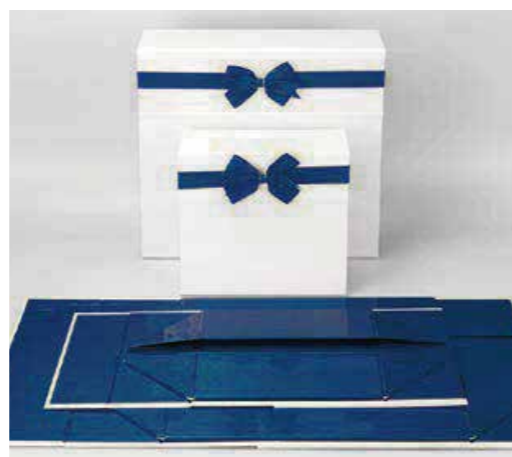

Item No.	DDK076 DDK077
Name	ribbon-style folding box
Color	blue and white
Model	S M L
Size	24x18x7.8cm 26x23x9.5cm 33x27x12cm