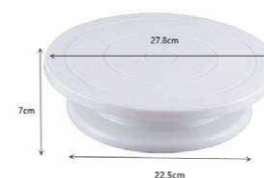

ZT007

ZT008

ZT009

3. Aluminum Alloy Decorating Turntable

Item No.	Name	Size	Color	Material
ZT010	Plastic Non-Slip Decorating Turntable	Diameter 28cm × Height 7cm	White, blue, pink, purple	Plastic
ZT011	Upgraded Turntable	27.5*24*7cm	White, black, blue, pink, purple, lavender	PP
ZT012	11-inch Plastic Turntable With Anti-slip Strips	27.5*24*7cm	Pink, yellow, green	PP