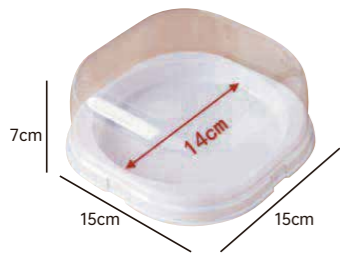

Item No.	104016
Name	2/3-inch cake box
Color	Transparent cover with white base
Material	PET
Size	As Show
Packaging	1000pcs/ctn
MOQ	1000

Item No.	104016
Name	2/3-inch cake box
Color	Transparent cover with white base
Material	PET
Size	As Show
Packaging	1000pcs/ctn
MOQ	1000

Item No.	104016
Name	4-inch cake box
Color	Transparent cover with white base
Material	PET
Size	As Show
Packaging	600pcs/ctn
MOQ	600

W 105

Item No.	104016
Name	5/6-inch cake box
Color	Transparent cover with white base
Material	PET
Size	As Show
Packaging	600pcs/ctn
MOQ	600

Item No.	104016
Name	6-inch cake box
Color	Transparent cover with white base
Material	PET
Size	As Show
Packaging	400pcs/ctn
MOQ	400

3. SP Transparent Box