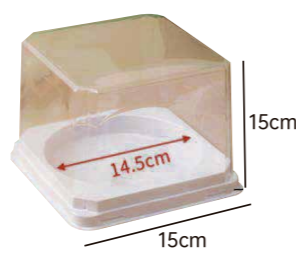

Item No.	104016
Name	2/3-inch cake box
Color	Transparent cover with white base
Material	PET
Size	As Show
Packaging	1000pcs/ctn
MOQ	1000

Item No.	104016
Name	2/3-inch cake box
Color	Transparent cover with white base
Material	PET
Size	As Show
Packaging	1000pcs/ctn
MOQ	1000

Item No.	104016
Name	4-inch cake box
Color	Transparent cover with white base
Material	PET
Size	As Show
Packaging	600pcs/ctn
MOQ	600

W 106

Item No.	104016
Name	5/6-inch cake box
Color	Transparent cover with white base
Material	PET
Size	As Show
Packaging	600pcs/ctn
MOQ	600

Item No.	104016
Name	6-inch cake box
Color	Transparent cover with white base
Material	PET
Size	As Show
Packaging	400pcs/ctn
MOQ	400

3. SP Transparent Box