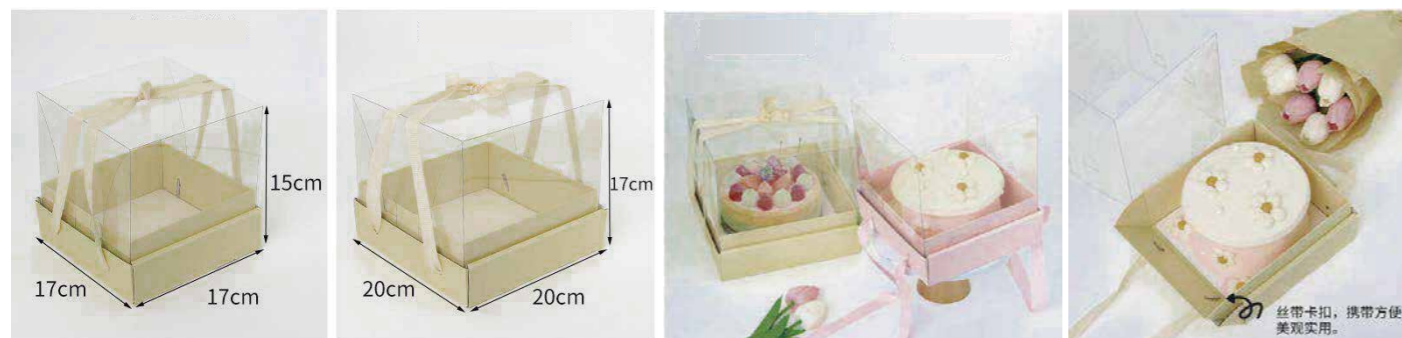

11. Portable Clear Cake Box

Item No.	Name	Size	Material	Color	Packing
XDH028	Portable Clear Cake Box	4 inch: 17*17*15cm	PET + white cardboard + corrugated	Yellow Pink	10
		6 inch:20*20*17cm