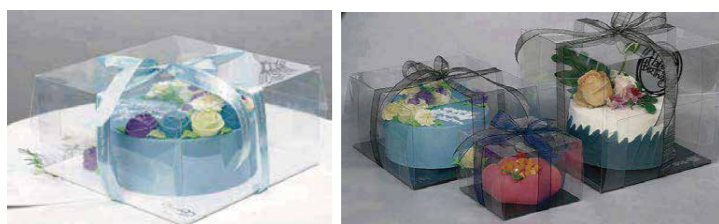

2. Transparent One-Piece Cake Box

Item No.	Name	Size	Material	Color	Packing Quantity
XDH010	Transparent One-Piece Cake Box	15.25*15.4*11	PET+Double-grey cardboard	Clear Box + White/Black Cake Board	50
		18.35*18.5*14			20
		18.35*18.5*22			20
		20.35*20.5*13			15
		20.35*20.5*20			15
		26.3*26.45*15			15
		26.3*26.45*24			15