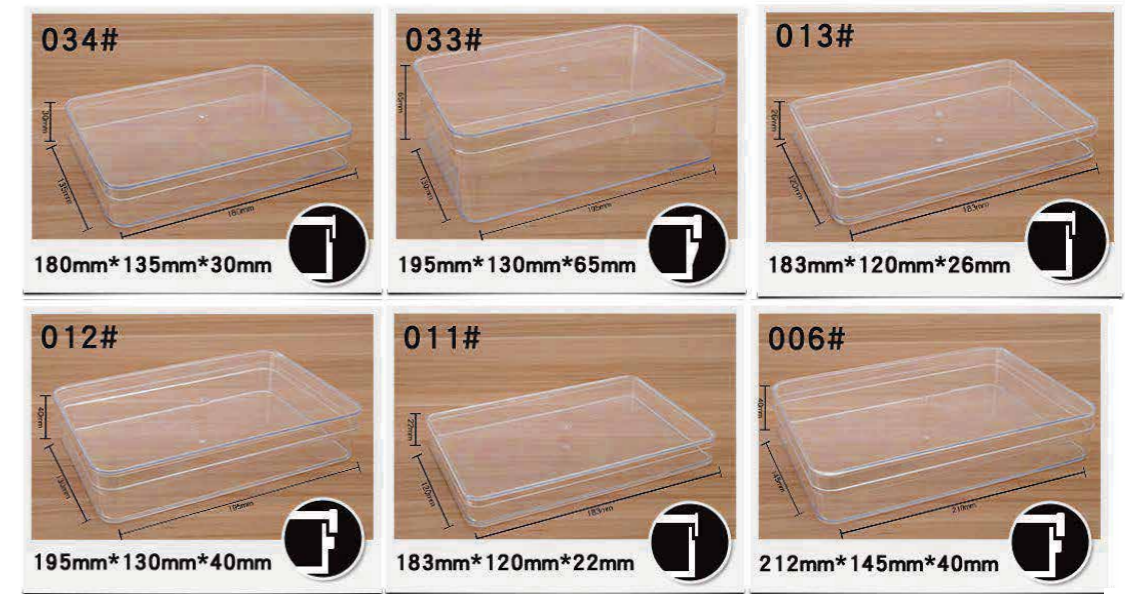

Item No.	Name	Model	Color	material	Size	Specifications	pcs/ctn
104017	120ml Square Plastic Box	028#	Transparency	PS	8pcs/OPP bag	L5.5*W5.5*H5.5cm	216
	200ml Square Plastic Box	037#			6pcs/OPP bag	L6.5*W6.5*H6.5cm	240
	480ml Square Plastic Box	029#			L8.3*W8.3*H8.3cm	216	
	340ml Square Plastic Box	031#			L7.6*W7.6*H7.9cm	175	
	210ml Rectangular Plastic Box	021#			L11*W6.1*H5cm	216	
	330ml Rectangular Plastic Box	039#			L12*W6*H6.5cm	168	
	260ml Rectangular Plastic Box	040#			length 6.4*width 5.5*height 9.5cm	256	
	110ml Round Plastic Box	032#			Diameter 7.9*High 3cm	252	
	200ml Round Plastic Box	038#			Diameter 7.9*H 5cm	208	
	550ml Round Plastic Box	025#			Diameter 13.9*H 5cm	77	
	200ml Heart shape Plastic Box	009#			Length 1.3*Width 1.6*Height 4.9cm	75	
	370ml Square Plastic Box	001#			L10.7*W10.7*H5.9cm	240	
	450ml Square Plastic Box	024#			L10.7*W10.7*H5.9cm	240	
	370ml Square Plastic Box	030#			L10.7*W10.7*H5.9cm	240