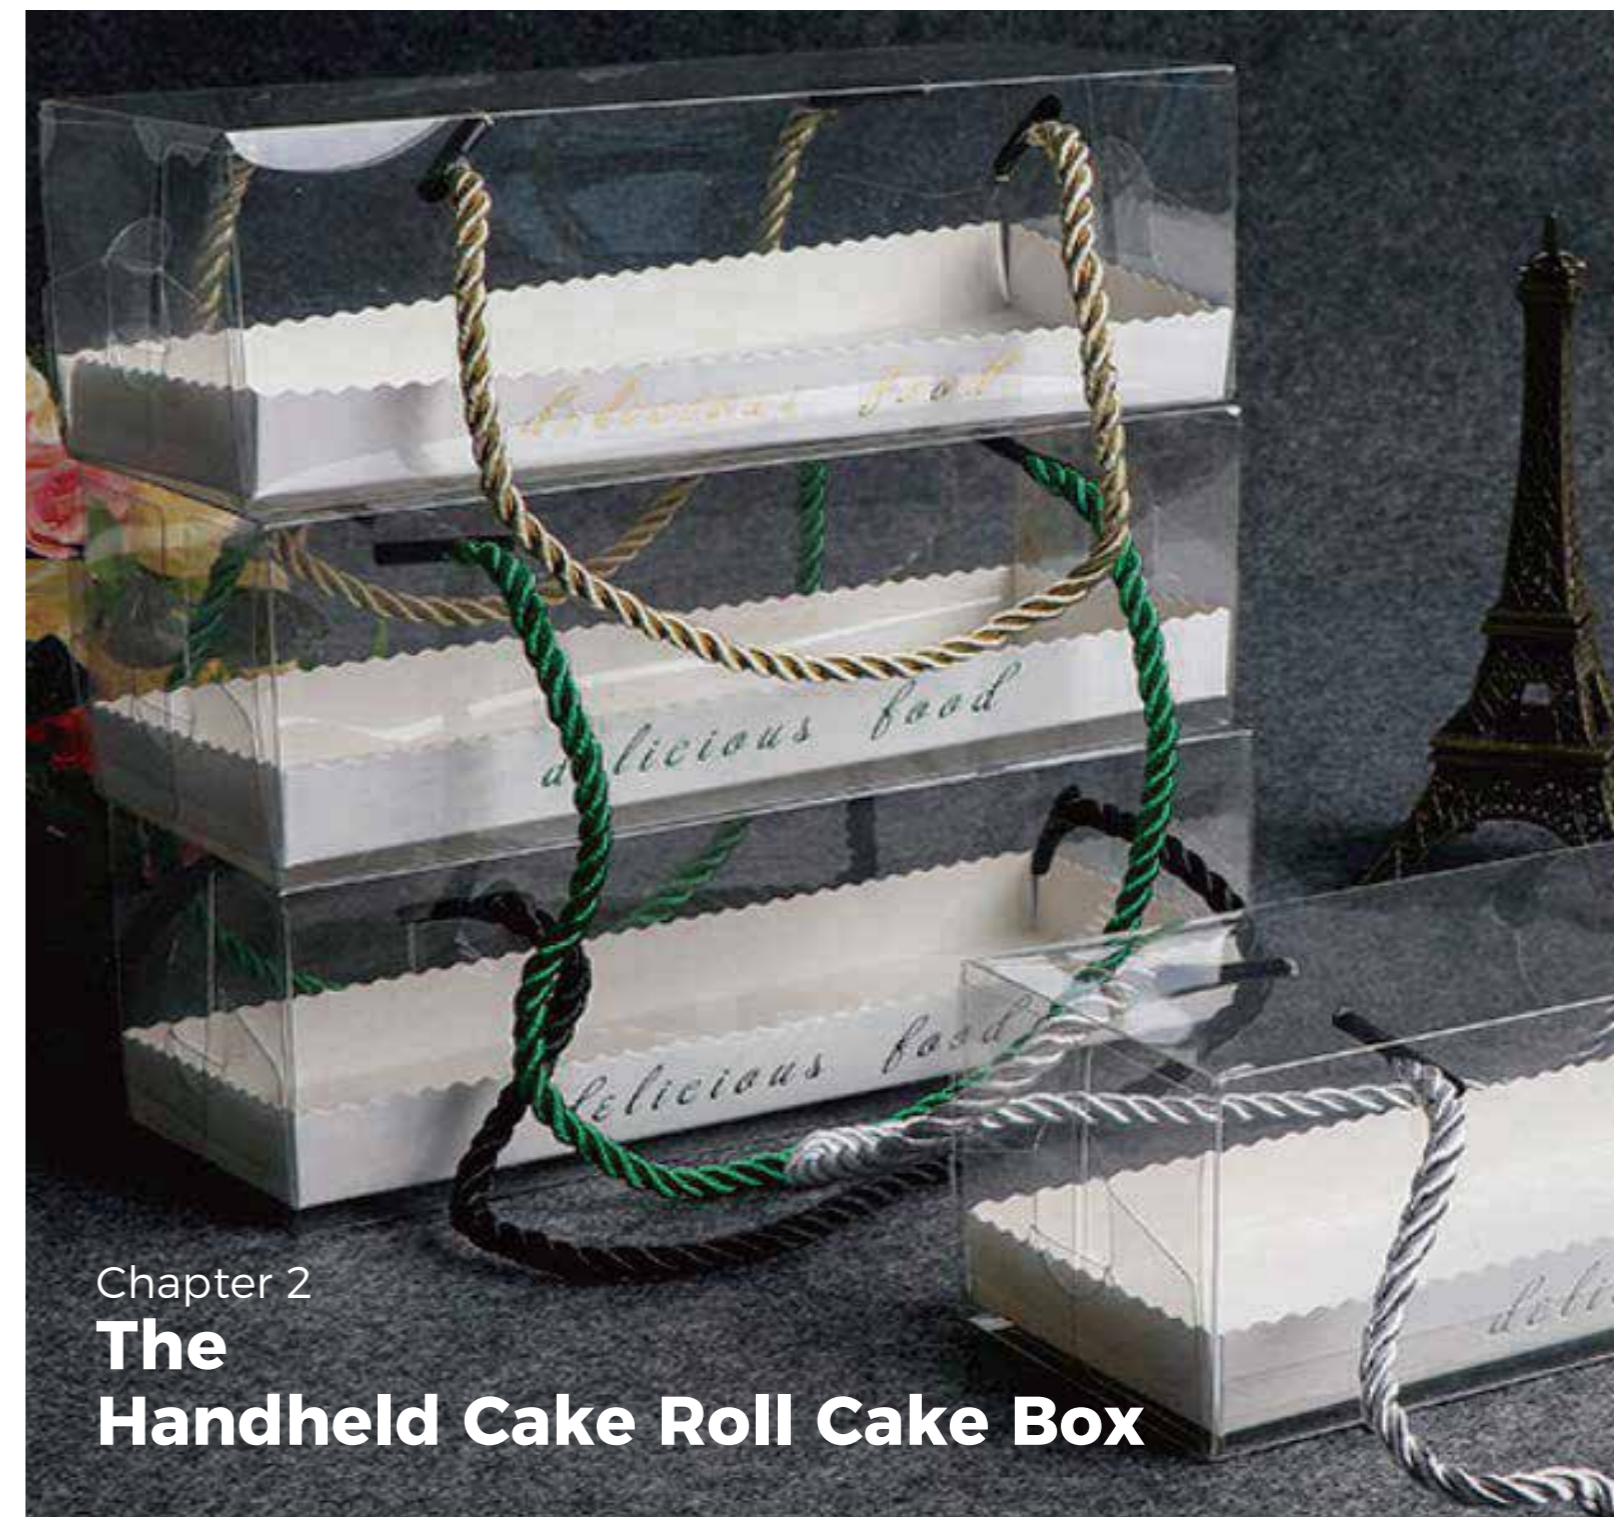

15. Cupcake Box With Rope

Item No.	Name	Size	Material	Color	pcs/bag
ZBH032	2 hole Cupcake Box With Rope	17*9*10cm	White card + PET	White	10
	3 hole Cupcake Box With Rope(Short style)	24.5*9*10cm	White card + PET	White	10
	4 hole Cupcake Box With Rope(Short style)	32*9*10cm	White card + PET	White	10
	6 hole Cupcake Box With Rope(Short style)	24.5*16.5*10cm	White card + PET	White	10
ZBH033	2 hole Cupcake Box With Rope(tall style)	17*9*13cm	White card + PET	White	10
	3 hole Cupcake Box With Rope(tall style)	24.5*9*13cm	White card + PET	White	10
	4 hole Cupcake Box With Rope(tall style)	32*9*13cm	White card + PET	White	10
	6 hole Cupcake Box With Rope(tall style)	24.5*16.5*13cm	White card + PET	White	10