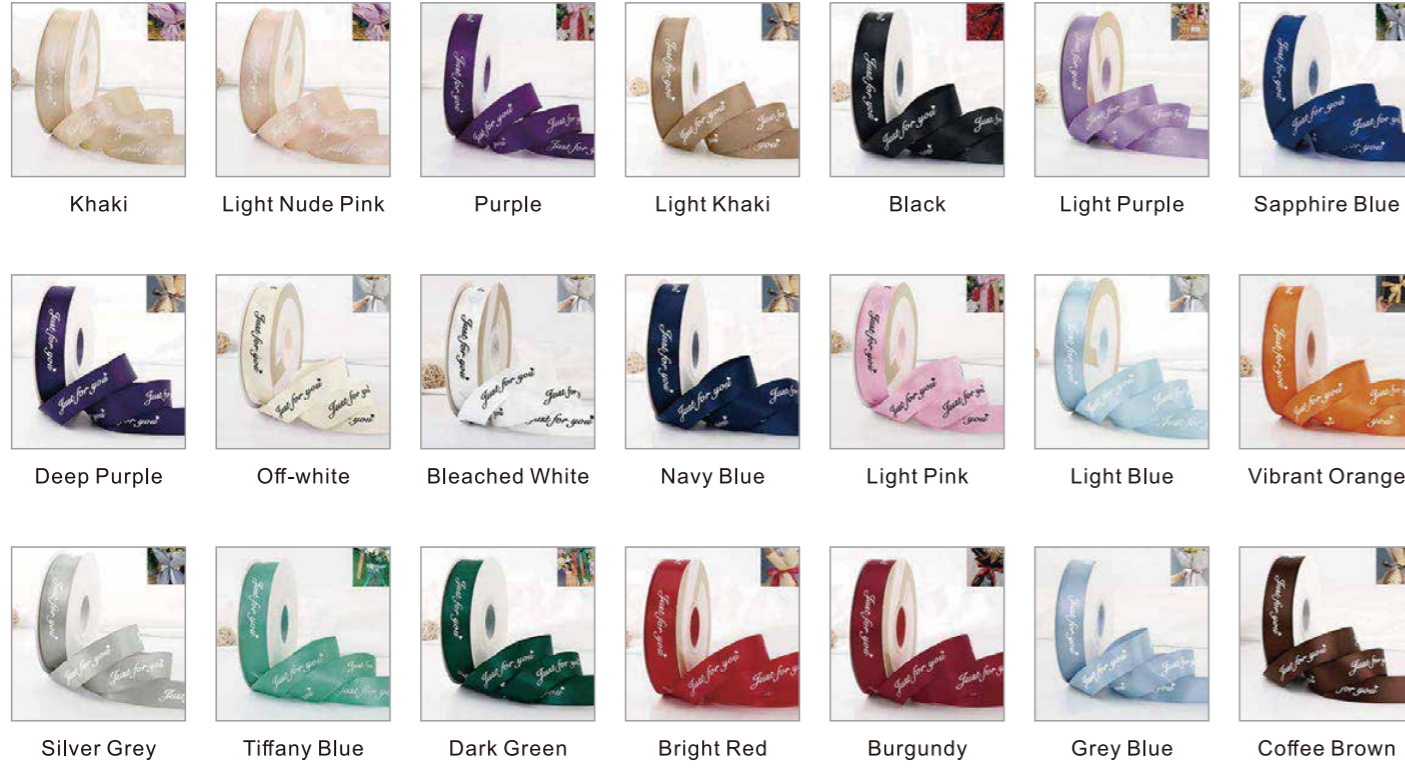

Item No.	Name	Size
S002015	Polyester Ribbon (Just for you)	2.5 cm wide, 40 yards long per roll