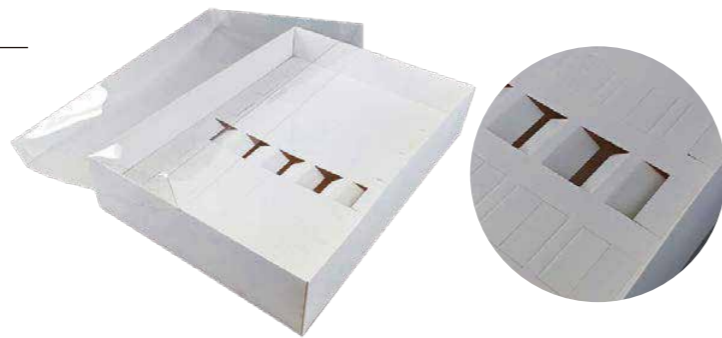

22. Pastry box with insert

Size: 12Hole: 24.2 × 21.3 × 7 cm
20Hole: 35 × 25 × 8.5 cm
30Hole: 43 × 30 × 8.5 cm
Color: White, Customize
Material: Cardboard
Package: 100 pcs / ctn
MOQ: 1000 pcs

CODE: SCB022#