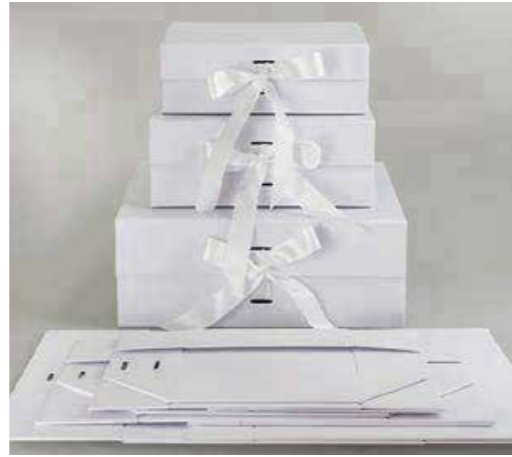

3. Ribbon-style folding box

Item No.	DDK043 DDK044 DDK045
Name	ribbon-style folding box
Color	black
Model	S M L
Size	24x18x7.8cm 26x23x9.5cm 33x27x12cm

Item No.	DDK046 DDK047 DDK048
Name	ribbon-style folding box
Color	white
Model	S M L
Size	24x18x7.8cm 26x23x9.5cm 33x27x12cm