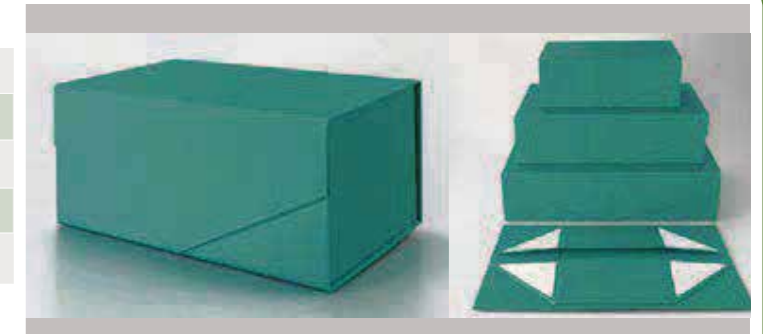

Item No.	QCH034 QCH035 QCH036
Name	Base paper seven-color folding box
Color	turquoise
Model	S M L
Size	23x15x10cm 31x20x10cm 35x23x10cm