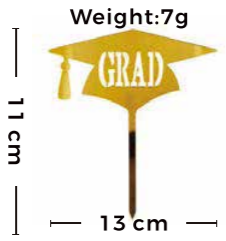

CJ1000002-4