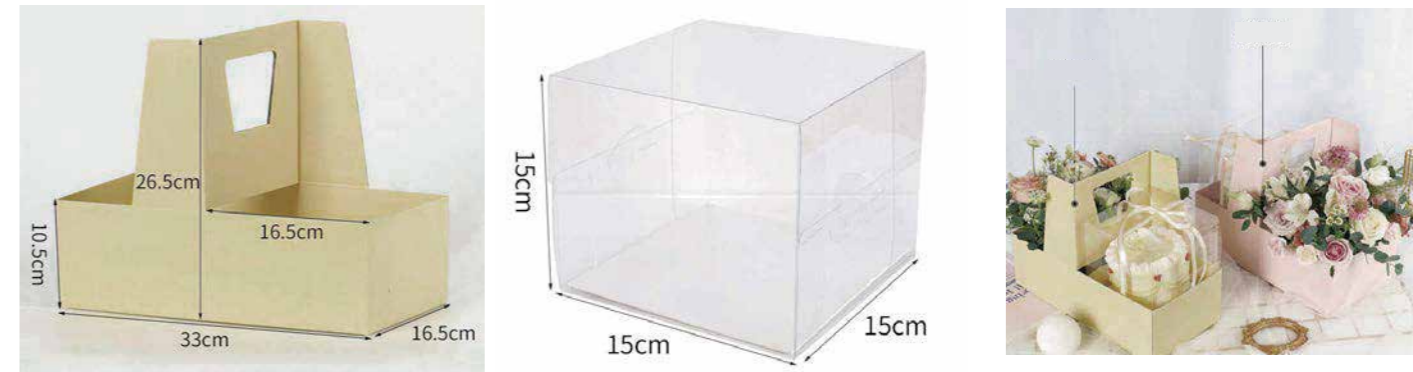

12. Portable Flower Box

Item No.	Name	Size	Material	Color
XDH029	Handle box	33*16.5*26.5cm	Corrugated cardboard	Yellow Pink
	Portable Flower Box	Handle box: 33*16.5*26.5cm + PET Box: 15*15*15cm	PET+Corrugated cardboard