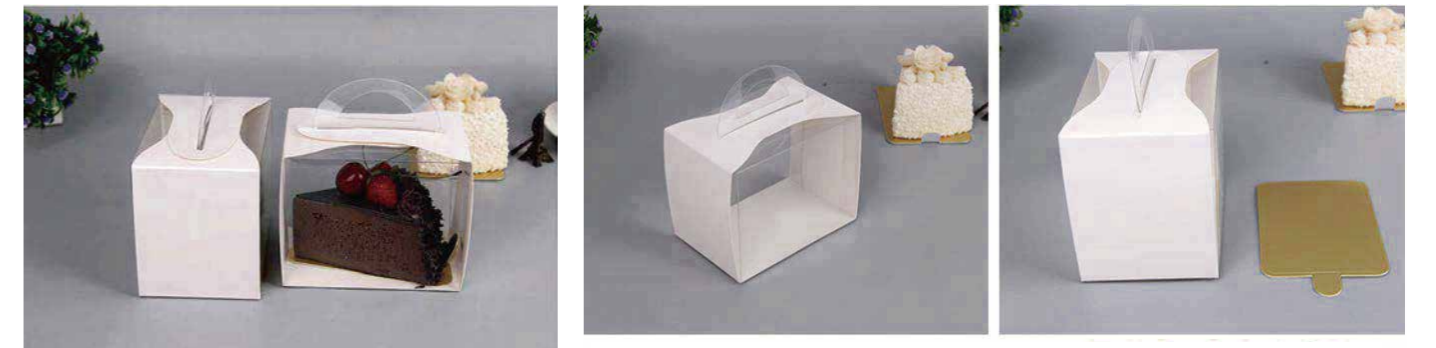

Item No.	Name	Size	Material	Color	pcs/bag
XDH053	Portable Half Clear Dessert Box	12*8*10cm	White + PET	White	50
				White + Gold Triangle	50
				White + Gold Rectangle	50
				White + White Triangle	50
				White + White Rectangle	50