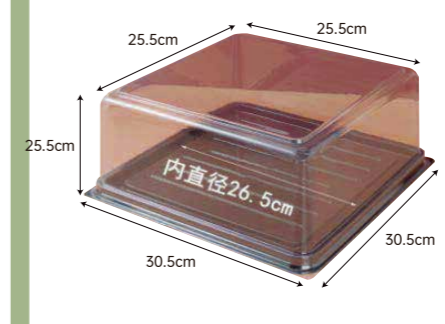

W306

Item No.	104016
Name	3-inch cake box
Color	Transparent cover with black base
Material	PET
Size	As Show
Packaging	2000pcs/ctn
MOQ	2000