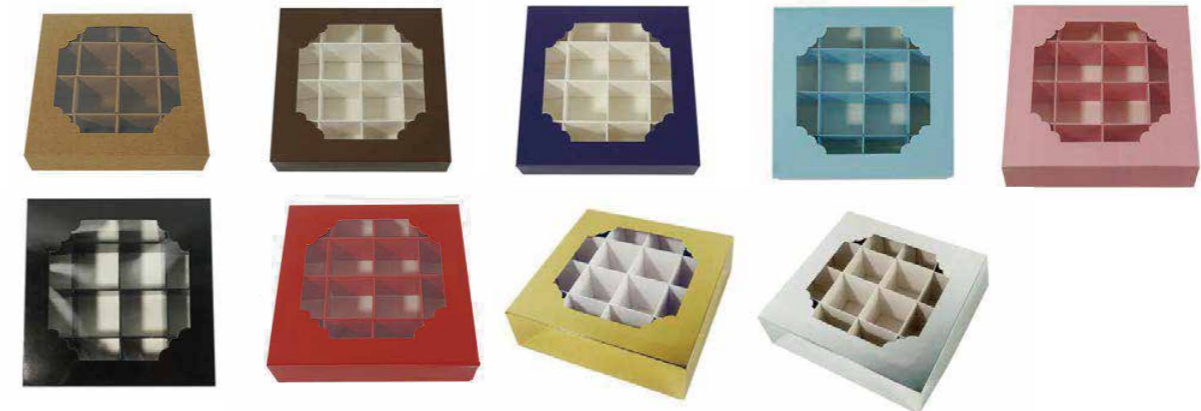

The Chocolate Box

Item No.	Name	Size	Material	Color	Packing Quantity
QKLH-01	Chocolate Box	15*15*3.5cm	250GSM/ PET Window	White, Blue, Pink, Navy Blue, Dark Brown, Kraft Paper, Red, Black, Gold, Silver	500
		15*15*3cm		Gold, Silver	500
QKLH-02		15*15*3.5cm		White Star 1, White Star 2, Silver 1, Silver 2, Gold 1, Gold 2, Yellow, Dark Blue, White 1, White 2, Black	500
QKLH-03		15*15*3.5cm		White	500
QKLH-04		15*15*3.5cm		Green	500
QKLH-06		15*15*3.5cm		Orange, dark blue	500
QKLH-07		15*15*3.5cm		Easter 1, Easter 2	500
QKLH-08		15*15*3.5cm		Teachers' Day, Unicorns, Animals, Dinosaurs	500
QKLH-09		15*15*3.5cm		Golden stars, silver stars, marble	500
QKLH-10		15*15*3.5cm		Green, white, red, blue	500
QKLH-11		15*15*3.5cm		Cream, light brown, silver, gold, light green, red, black, chocolate	/

QKLH-01

QKLH-02