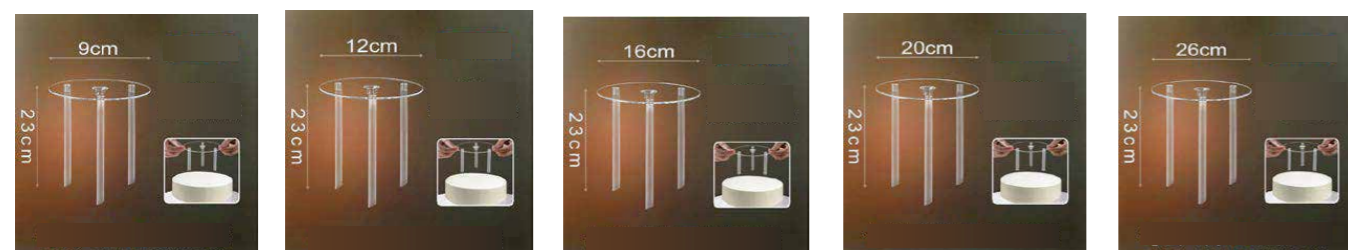

Chapter 4

The Cake Dowel Set

Item No.	Name	Size	Packaging
DZ01	Clear style-Cake Dowel Set	Transparent 9cm diameter gasket*1+ 23cm long transparent straw*3	Individually packaged
		Transparent 12cm diameter gasket*1+ 23cm long transparent straw*3	Individually packaged
		Transparent 16cm diameter gasket*1+ 23cm long transparent straw*3	Individually packaged
		Transparent 20cm diameter gasket*1+ 23cm long transparent straw*3	Individually packaged
		Transparent 26cm diameter gasket*1+ 23cm long transparent straw*3	Individually packaged
DZ02	White style-Cake Dowel Set	Milky white 9cm diameter gasket*1+ 23cm long transparent straw*3	Individually packaged
		Milky white 12cm diameter gasket*1+ 23cm long transparent straw*3	Individually packaged
		Milky white 16cm diameter gasket*1+ 23cm long transparent straw*3	Individually packaged
		Milky white 20cm diameter gasket*1+ 23cm long transparent straw*3	Individually packaged
		Milky white 26cm diameter gasket*1+ 23cm long transparent straw*3	Individually packaged
DZ03	Multi-Layer Cake Dowel Set	Mini Set: 12cm Cream-White Coasters x2 + 16cm Coaster x1+ 23cm Clear Straws x9	Individually packaged
		Large Set: 20cm Cream-White Spacers x 2 + 23cm Clear Straws x 6	Individually packaged
		Full Set: Milky White 12cm Coaster x 2 Milky White 16cm Coaster x 1 Milky White 20cm Coaster x 2 23cm Clear Long Straw x 15	Individually packaged
DZ04	Straw	White reinforced straw, 24cm long, inner diameter 10.5mm, outer diameter approximately 12mm.	100pcs/opp bag
		Transparent reinforced straw, 24cm long, inner diameter 10.5mm, outer diameter approximately 13mm.	100pcs/opp bag
		White reinforced straw, 21cm long, inner diameter 10.5mm, outer diameter approximately 12mm.	100pcs/opp bag