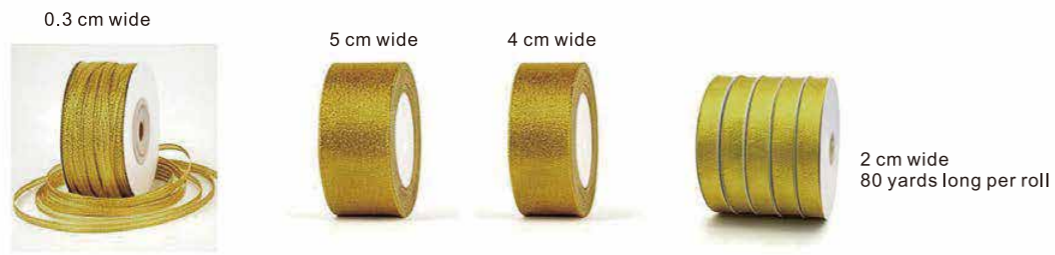

Gold

Silver

Item No.	Name	Size
S002010	Satin-Trimlace (BEST Style,HP Style,JUST Style)	2.5 cm wide, 50 yards long per roll

Olive Green Pastel Pink

Item No.	Name	Size
S002011	Gold-edged Satin-Trimlace (HP Style)	2.5 cm wide, 50 yards long per roll