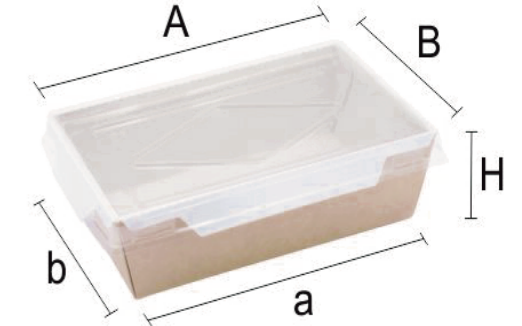

Item No.	CH017
Name	Diamond Lid Lunch Box
capacity	500ml 600ml 700ml 900ml 1000ml 1200ml 1400ml 1600ml 2100ml
Size	500ml Diamond Lid Lunch Box Top Opening: 150*100 Height: 39 600ml Diamond Lid Lunch Box Top Opening: 150*100 Height: 48 700ml Diamond Lid Lunch Box Top Opening: 168*118 Height: 45 900ml Diamond Lid Lunch Box Top Opening: 170*135 Height: 46 1000ml Diamond Lid Lunch Box Top Opening: 148*98 Height: 75 1200ml Diamond Lid Lunch Box Top Opening: 200*140 Height: 49 1400ml Diamond Lid Lunch Box Top Opening: 165*115 Height: 75 1600ml Diamond Lid Lunch Box Top Opening: 221*153 Height: 59 2100ml Diamond Lid Lunch Box Top Opening: 218*164 Height: 64
Material	275 gsm cream paper
Color	Yellow