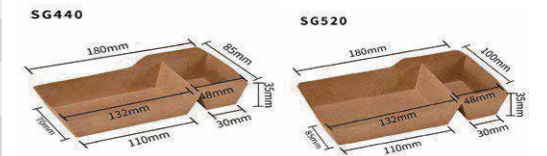

Item No.	CH020
Name	Double-Compartment Boat-Shaped Box
capacity	440ml 520ml
Size	440ml Double-Compartment Boat-Shaped Box Top Opening: 180*85 mm Height: 35 mm
Color	Brown