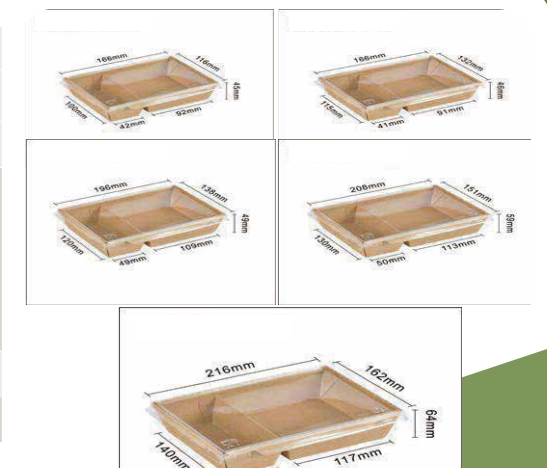

Item No.	CH020
Name	Double-Compartment Boat-Shaped Box
capacity	440ml 520ml
Size	440ml Double-Compartment Boat-Shaped Box Top Opening: 180*85 mm Height: 35 mm
Color	Brown

Item No.	CH018
Name	Diamond Lid Double Compartment Lunch Box
capacity	700ml 900ml 1200ml 1600ml 2100ml
Size	700ml Diamond Lid Double Compartment Lunch Box Top Opening: 168*118 Height: 45 900ml Diamond Lid Double Compartment Lunch Box Top Opening: 170*135 Height: 46 1200ml Diamond Lid Double Compartment Lunch Box Top Opening: 200*140 Height: 49 1600ml Diamond Lid Double Compartment Lunch Box Top Opening: 221*153 Height: 59 2100ml Diamond Lid Double Compartment Lunch Box Top Opening: 218*164 Height: 64
Material	300 gsm cream paper
Color	Brown