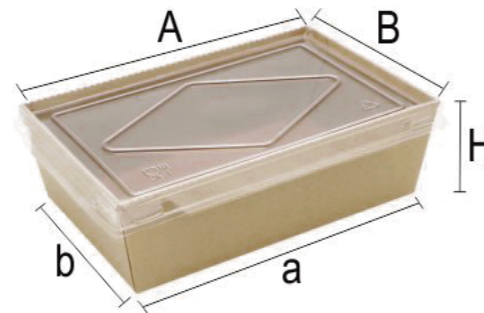

Item No.	CH015
Name	Diamond-shaped Lid Lunch Box
capacity	500ml 600ml 700ml 900ml 1000ml 1200ml 1400ml 1600ml 2100ml
Size	500ml Diamond Lid Lunch Box Top Opening: 150*100 Height: 39 600ml Diamond Lid Lunch Box Top Opening: 150*100 Height: 48 700ml Diamond Lid Lunch Box Top Opening: 168*118 Height: 45 900ml Diamond Lid Lunch Box Top Opening: 170*135 Height: 46 1000ml Diamond Lid Lunch Box Top Opening: 148*98 Height: 75 1200ml Diamond Lid Lunch Box Top Opening: 200*140 Height: 49 1400ml Diamond Lid Lunch Box Top Opening: 165*115 Height: 75 1600ml Diamond Lid Lunch Box Top Opening: 221*153 Height: 59 2100ml Diamond Lid Lunch Box Top Opening: 218*164 Height: 64
Material	300g kraft paper
Color	Brown