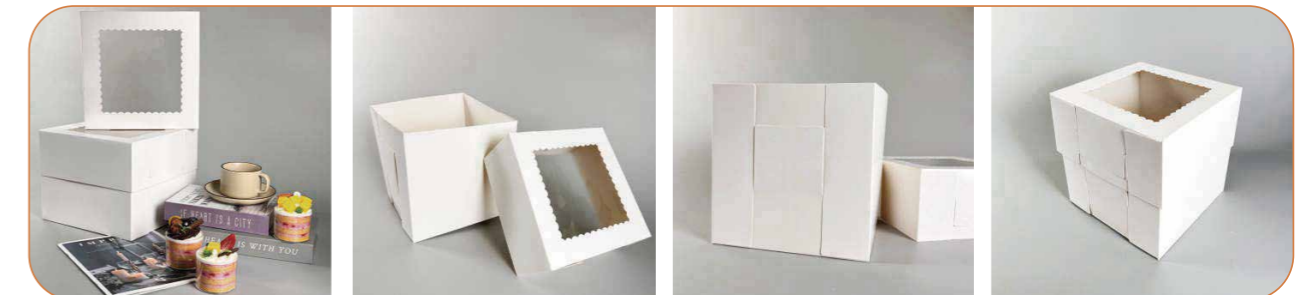

CODE: SCB031#

32. Easy Folding Dessert Box

Size: 29.6 × 29.6 × 10 cm
Color: White
Material: Cardboard
Package: 1000 pcs / ctn
MOQ: 500 pcs

CODE: SCB032#

33. Light Luxury Style Cupcake Box

Size: 18x18x10cm / 26x18x4cm / customize
Color: white / green / customize
Material: Cardboard
Package: 25pcs/pack
MOQ: 1000

34. Drawer Cake box

Size: 10x10x8" / 12x12x10" / Customize
Color: White/customize
Material: Cardboard +PET
Package: 10pcs/pack
MOQ: 500

35. Separate Lid And Box With Window

Size: H8": 8x8" / 10x10" / 12x12" / H10": 8x8" / 10x10" / 12x12" / H12": 8x8" / 10x10" / 12x12"
Color: White
Material: Cardboard
Package: 10pcs/pack
MOQ: H8": 500pcs each , H10" / 12": 500pcs each