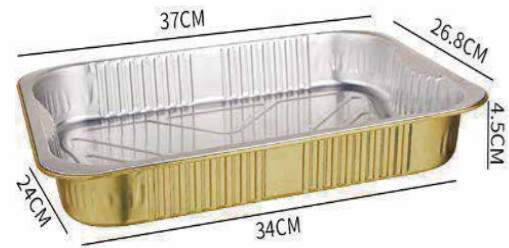

Item No.	W370-3800
Name	Rectangular aluminum foil food container
Size	Top: 37*26.8cm Bottom base: 34*24cm Height: 4.5cm
capacity	3800ML