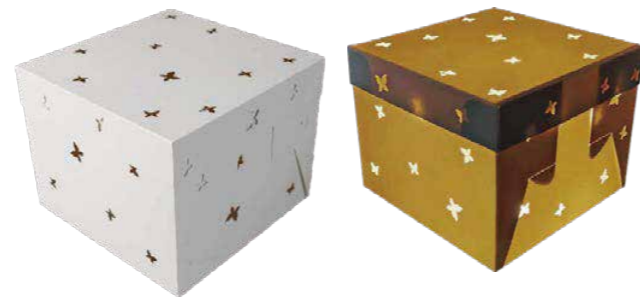

23. Hollowed-out Cake box

Size: 8 × 8 × 8 inch / 10 × 10 × 10 inch / 12 × 12 × 12 inch
Color: White, Customize
Material: Cardboard
Package: 50 pcs / ctn
MOQ: 1000 pcs

CODE: SCB023#