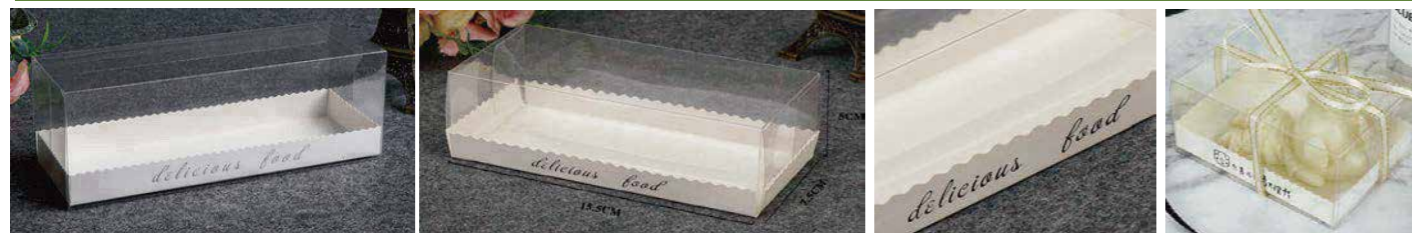

1. Clear Rectangle Cake Box

Item No.	Name	Size	Material	Color	pcs/bag
XDH009	Large Clear Rectangle Cake Box	18.5*6.5*6.5	White card + PET	Transparent	1000
	Small Clear Rectangle Cake Box	15.5*8*5