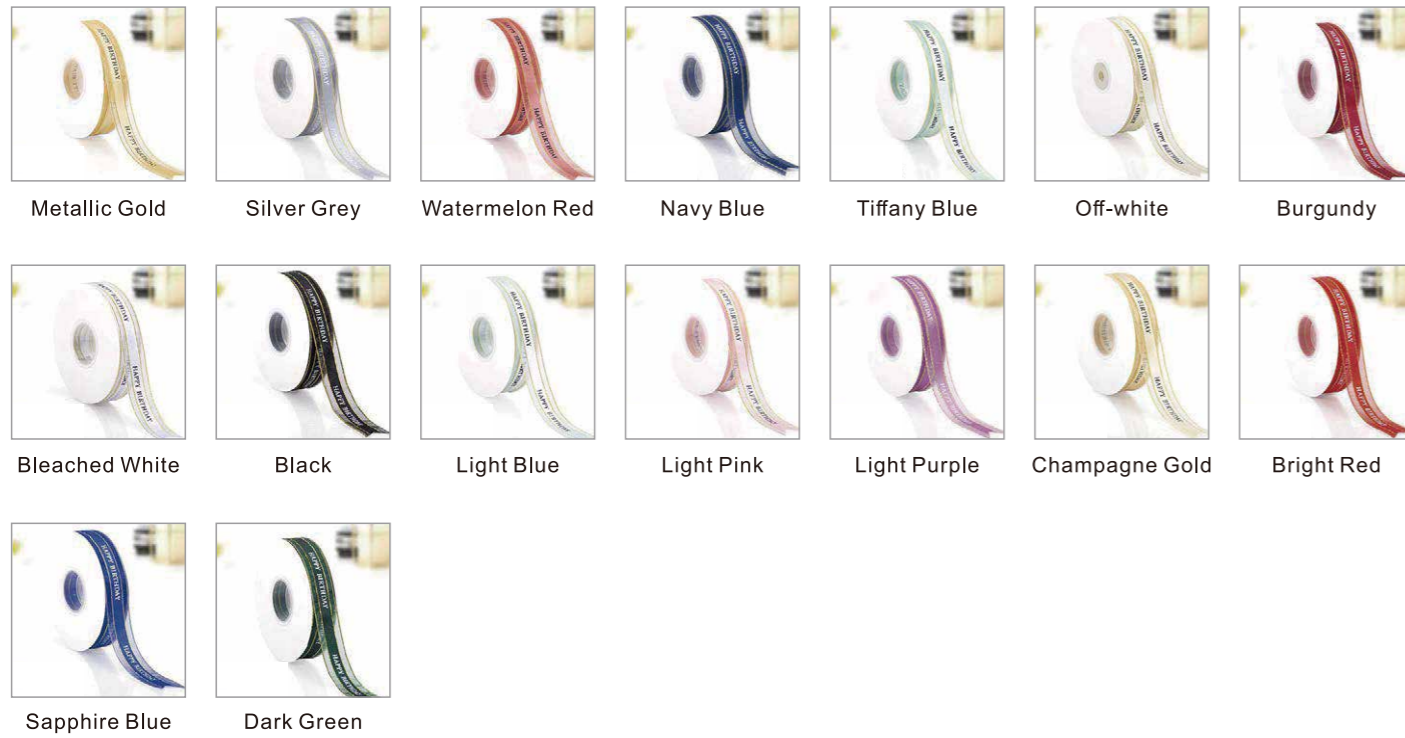

Gold

Silver

Item No.	Name	Size
S002010	Satin-Trimlace (BEST Style,HP Style,JUST Style)	2.5 cm wide, 50 yards long per roll

Olive Green Pastel Pink

Item No.	Name	Size
S002011	Gold-edged Satin-Trimlace (HP Style)	2.5 cm wide, 50 yards long per roll