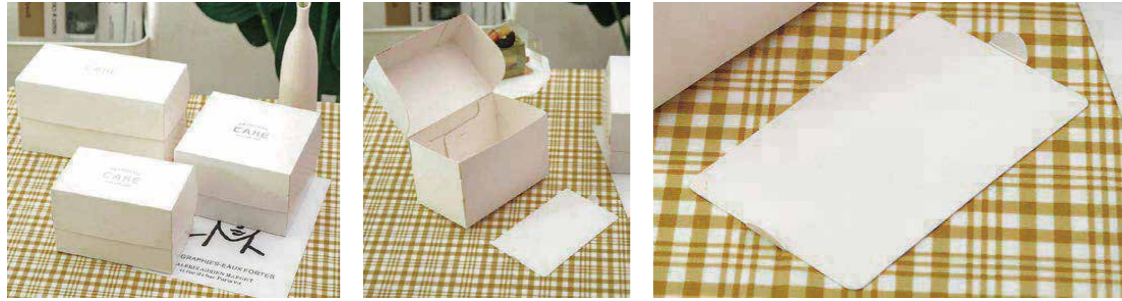

13. French Cake Box

Item No.	Name	Size	Material	Color
XDH037	Small French Cake Box	15.5*9.6*10	White card	White
	Medium French Cake Box	15.5*15.5*10	White card	White
	Large French Cake Box	22*11*12	White card	White