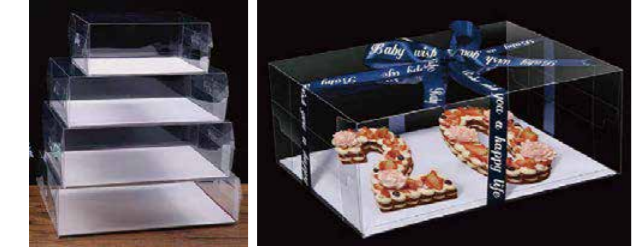

5. Number Cake Box 2

Item No.	Name	Size	Material	Color
SZH002	Number Cake Box	24*21*10	PET + double grey cardboard	Transparent + White
		32*24*10		
		35*26*10		
		38*29*10