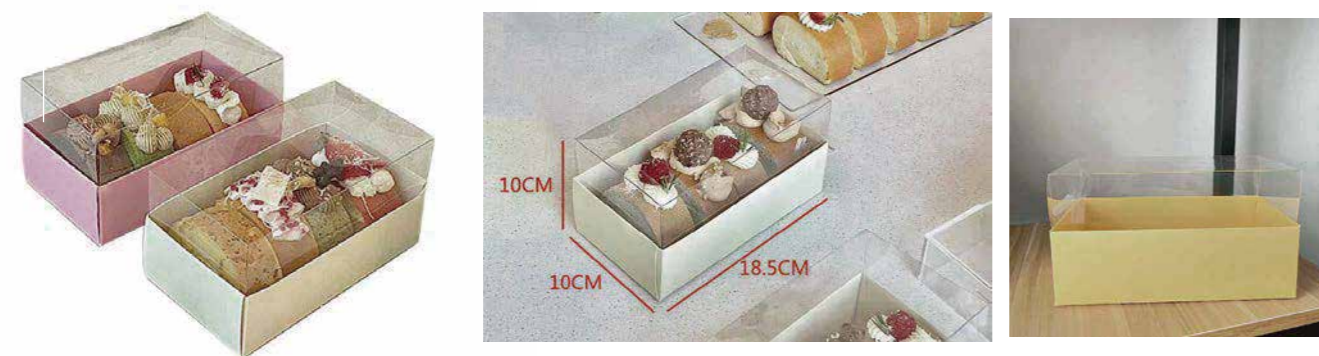

9. Transparent Cake Roll Box

Item No.	Name	Size	Material	Color
XDH025	Transparent Cake Roll Box	18.5*10*10cm	White + PET	Pink / Beige / Warm Yellow