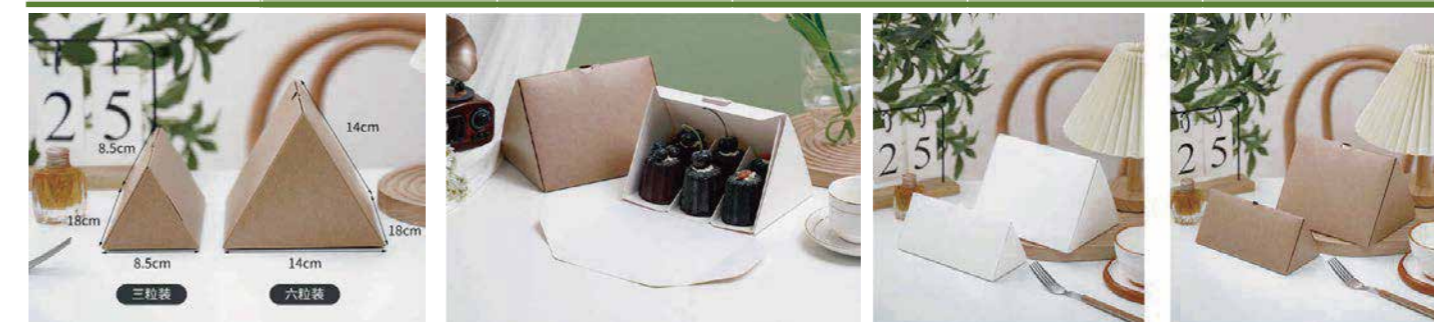

12. Triangle Packaging Box

Item No.	Name	Size	Material	Color	pcs/bag
XDH036	Small Triangle Packaging Box	18*8.5*8.5cm	white	white card	5
			Kraft Paper	Kraft Paper color	5
	large Triangle Packaging Box	18*14*14CM	white	white card	5
			Kraft Paper	Kraft Paper color	5