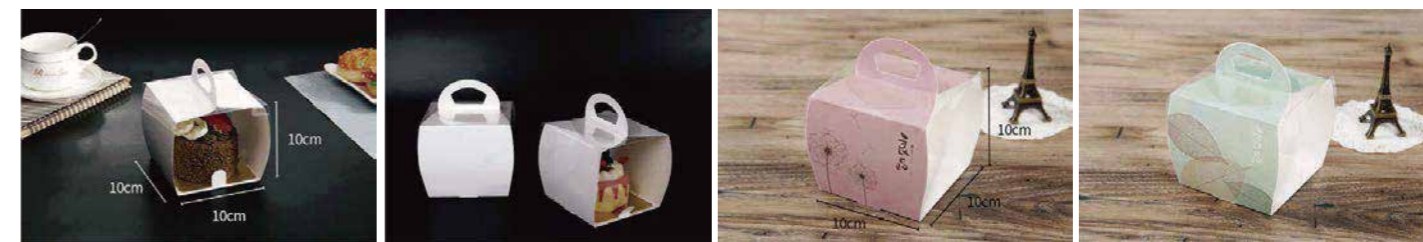

13. Portable Slice Cake Box

Item No.	Name	Size	Material	Color	pcs/bag
XDH032	Portable Slice Cake Box	10*10*10cm	White card + PET	White	Box:50 PET: 50
					Box: 50 PET: 50 Base plate: 50
XDH033				Pink/Green	Box: 50 PET: 50 Base plate: 50