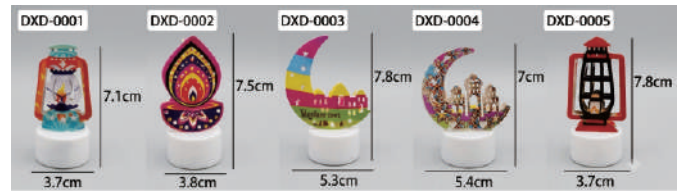

Door Ornament

Size:	irregular
Material:	cardboard
Moq:	50sets

Diwali Atmosphere Light 1#

Size:	diam 8.27", H 11.45"
Material:	metal
Moq:	24 pcs

Diwali Atmosphere Light 2#

Size:	pls refer pics /irregular
Material:	plastic
Moq:	24 pcs

Diwali Atmosphere Light 3#

Size:	9.3*9.3*12cm
Material:	metal (without candle)
Moq:	24 pcs

Diwali Atmosphere Light 4#

Size:	diam 4", H 4"
Material:	metal (without candle)
Moq:	24 pcs

Diwali LED Light

Size:	pls refer pics
Material:	plastic
Moq:	24 pcs