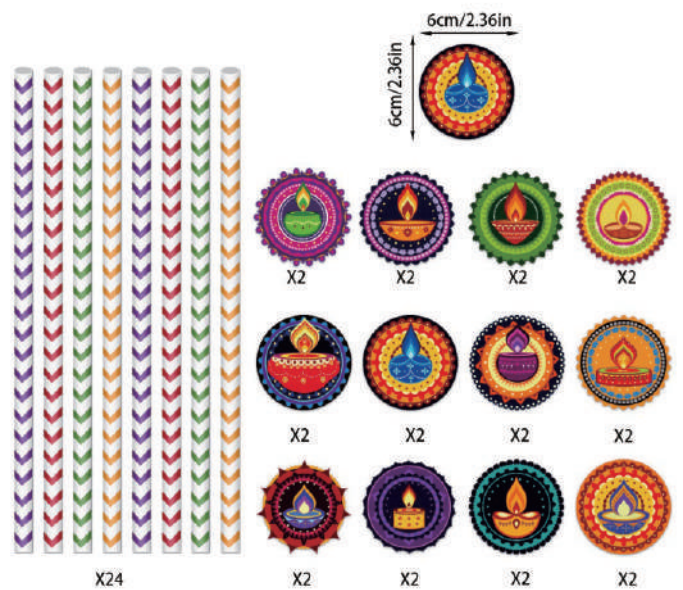

Paper Straw & Sticker set

Size:	straw 21cm , sticker 6cm
Material:	cardboard
Moq:	100sets (24pcs per set)