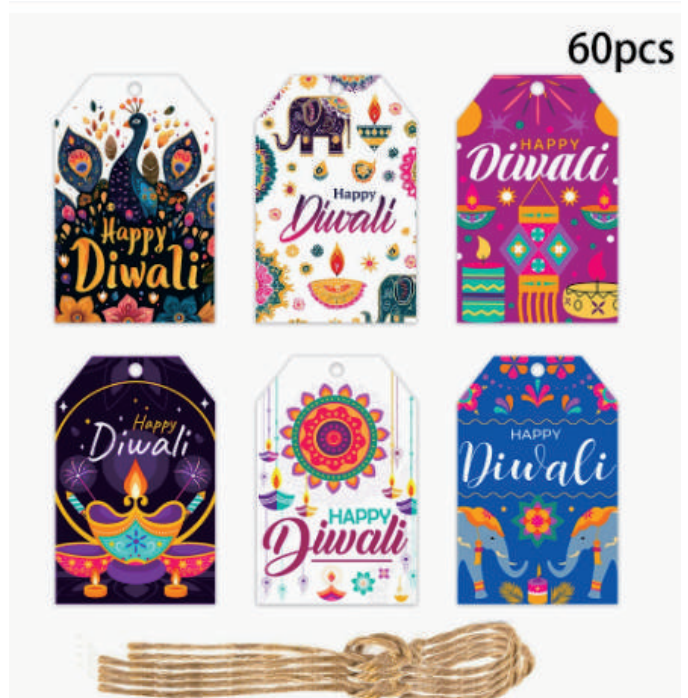

Size:	around 2.7"/irregular
Material:	cardboard
Moq:	50sets

Paper Straw & Sticker set

Size:	straw 21cm , sticker 6cm
Material:	cardboard
Moq:	100sets (24pcs per set)

Decoration Tag With String

Size:	8.5cm
Material:	cardboard
Moq:	100sets (60pcs per set)