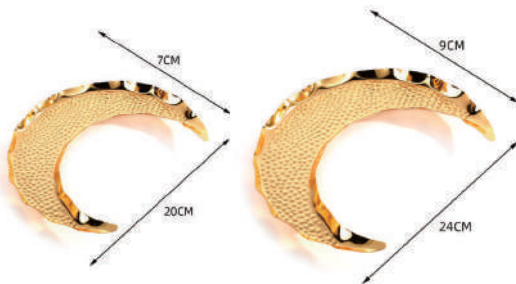

RIBBON

SIZE: 2m*1.8cm
Color: black/white (golden hotstamp)
Material: cloth
MOQ: 50-199 pieces
Package: 1 piece/pack

DESSERT PLATE

SIZE: Small size 7*20cm
Large size 9*24cm
Color: As shown
Material: Matal
Package: 10pcs