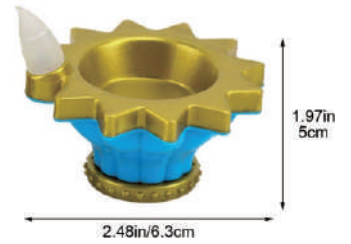

Diwali LED Light

Size:	pls refer pics
Material:	plastic
Moq:	24 pcs

12 PCS

Style 1

Just add water,
and the candle wick will light up.

Style 2

Place the candle lamp into water,
and the wick will light up.

Diwali LED Light Chain

Size:	Irregular
Material:	plastic
Moq:	10 pcs