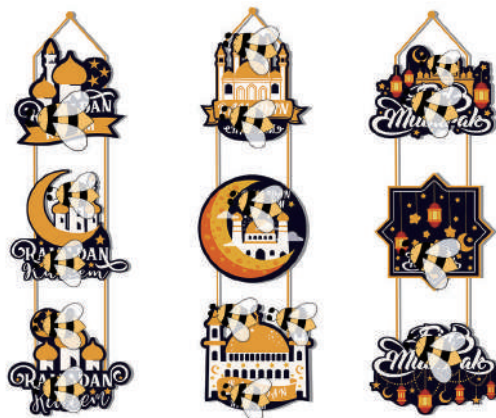

Color: Green gold

Material: paper

MOQ: 50 sets

PARTY SUPPLIES

PARTY SUPPLIES

SIZE: Paper plate 9 inches/Paper cup 250ml/ Tissue 33*33cm
Envelope 9.5*17.5cm/ White banner 24*17cm
Black size: 23*15cm Paper fan: 20cm*2pcs/25cm*2pcs
30cm*2pcs/40cm*2pcs

Color: As shown

Material: paper

MOQ: 50 sets

PARTY SET (TOPPER & FLAG)

SIZE: About 1.5 meters
Color: As shown
Material: 250GSM cardboard
Package: 1pcs / bag
MOQ: 50 set

FLAG

SIZE: pull-out size is about 3 meters
Color: As shown
Material: paper
MOQ: 10sets

PARTY DECORATION SET

SIZE: Length: 19 cm * Width: 28cm
Color: As shown
Material: Aluminum film/aluminum foil
MOQ: 10 sets

PARTY DECORATION SET

- SIZE:** About 9.2-10.3cm/ sheet
Color: Blue gold/purple gold black gold
Material: Paper
MOQ: 200-499
Package: 8pcs / bag