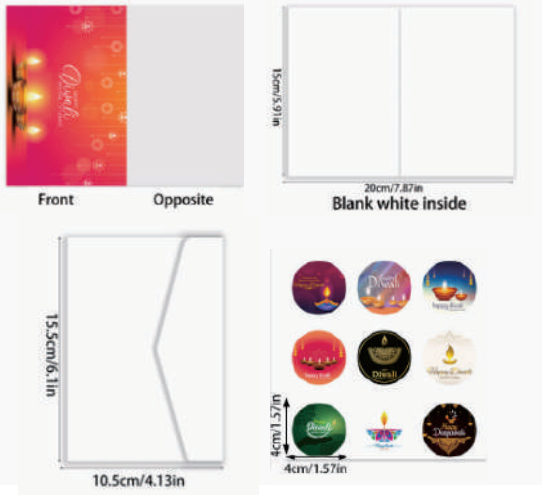

Decoration Tag With String

Size:	8.5cm
Material:	cardboard
Moq:	100sets (60pcs per set)