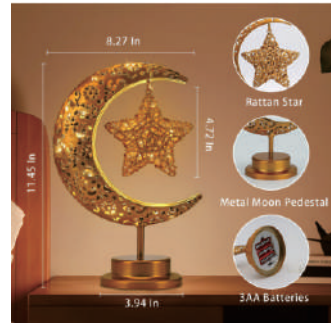

Diwali Atmosphere Light 1#

Size:	diam 8.27", H 11.45"
Material:	metal
Moq:	24 pcs