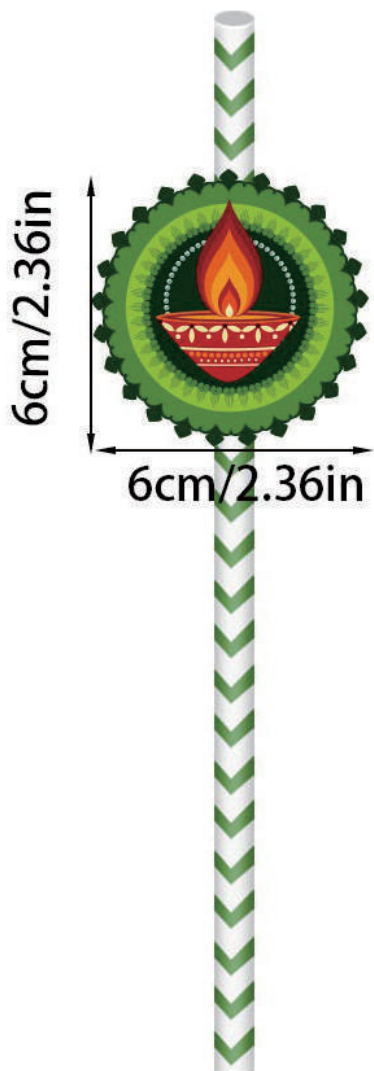

Paper Straw & Sticker set

Size:	straw 21cm , sticker 6cm
Material:	cardboard
Moq:	100sets (24pcs per set)