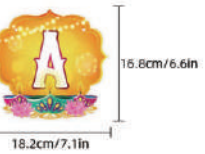

Party Decoration set

Size:	Irregular
Material:	cardboard
Moq:	50sets