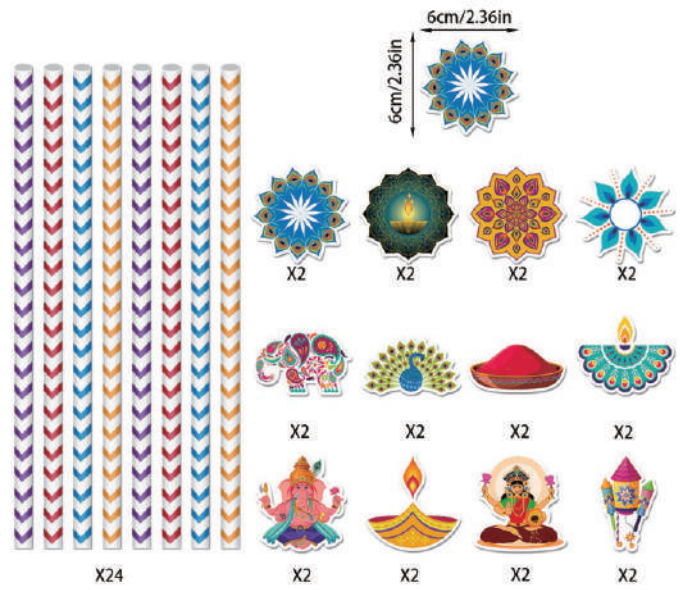

Paper Straw & Sticker set

Size:	straw 21cm , sticker 6cm
Material:	cardboard
Moq:	100sets (24pcs per set)