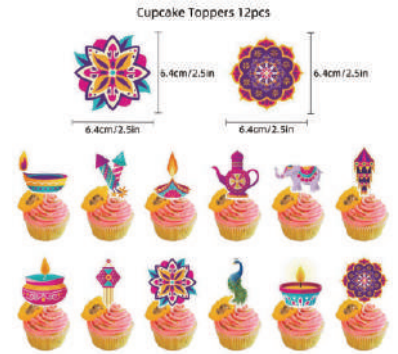

Cupcake Decoration set

Size:	around 2.7"/irregular
Material:	cardboard
Moq:	50sets