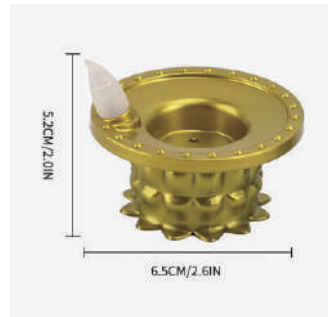

Diwali Atmosphere Light 3#

Size:	9.3*9.3*12cm
Material:	metal (without candle)
Moq:	24 pcs

Diwali Atmosphere Light 4#

Size:	diam 4", H 4"
Material:	metal (without candle)
Moq:	24 pcs

Diwali LED Light

Size:	pls refer pics
Material:	plastic
Moq:	24 pcs