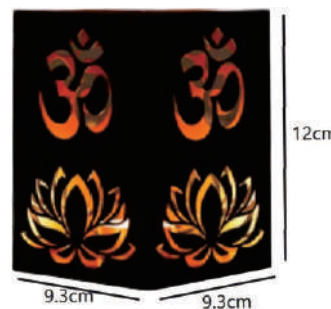

Door Ornament

Size:	irregular
Material:	cardboard
Moq:	50sets

Diwali Atmosphere Light 1#

Size:	diam 8.27", H 11.45"
Material:	metal
Moq:	24 pcs

Diwali Atmosphere Light 2#

Size:	pls refer pics /irregular
Material:	plastic
Moq:	24 pcs

Diwali Atmosphere Light 3#

Size:	9.3*9.3*12cm
Material:	metal (without candle)
Moq:	24 pcs

Diwali Atmosphere Light 4#

Size:	diam 4", H 4"
Material:	metal (without candle)
Moq:	24 pcs

Diwali LED Light

Size:	pls refer pics
Material:	plastic
Moq:	24 pcs