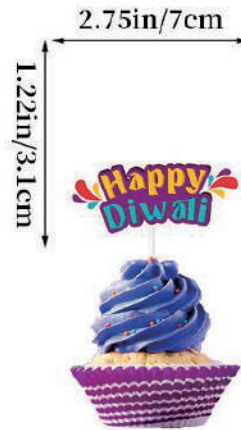

Cupcake Decoration set

Size:	around 2.7"/irregular
Material:	cardboard
Moq:	50sets