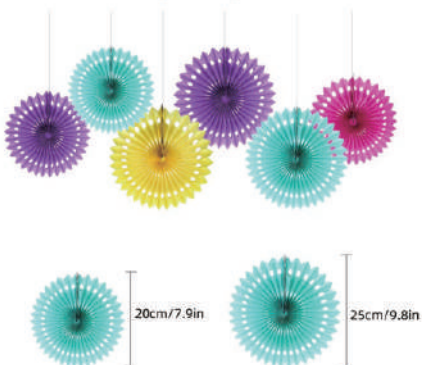

Decoration Tag With String

Size:	8.5cm
Material:	cardboard
Moq:	100sets (60pcs per set)

Party Decoration set

Size:	Irregular
Material:	cardboard
Moq:	50sets

Paper Swirls Decorations 6pcs

Paper Lanterns 4pcs + Paper Swirls Decorations 8pcs

Latex Balloons 20pcs

Paper Fans 6pcs

Tissue Paper Flowers 6pcs

Tissue Paper Tassel Garlands 12pcs

Balloon

Size:	16"
Material:	plastic
Moq:	50sets

Table Ornament

Size:	around 15cm
Material:	cardboard
Moq:	50sets