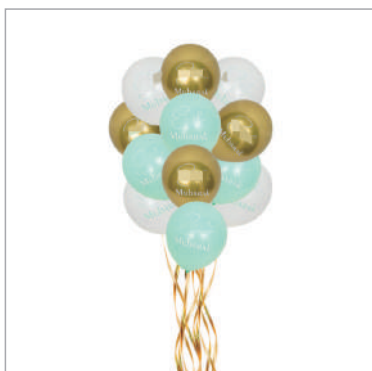

PARTY SUPPLIES

PARTY SUPPLIES

SIZE: Paper plate 21.8*28.2cm/ Paper cup 9oz
Tissue 33*33cm/ Envelope 9.5*17.5cm
Banner 18.5*28cm/ Balloon 12 inches
Greeting card 21*14.85cm/ Money roll holder 10cm*13cm

Color: Green gold

Material: paper

MOQ: 50 sets